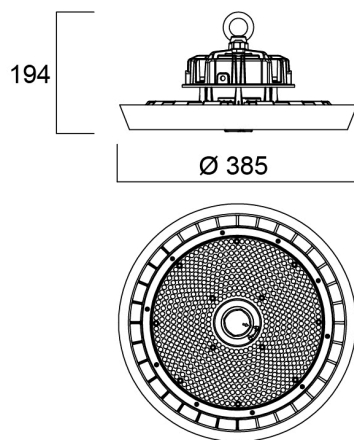

Granit IP65 DALI 26000lm 865 WB

Item No: 0039625

SYLVANIA

Integrated LED highbay; Black aluminium housing; 25500 Lm; 185 W; 137 Lm/W; 6500K; Drive current: 3200mA; CRI 80; 85° beam angle; DALI dimmable; IP65; IK08; Lifespan L80:B50 90,000 hrs; (D x H) 385 x 194 mm; 1.5 m mains cable; 1.5 m control cable; 1.2 m chain length including hooks.

Technical Assets

Dimensions (mm)

Photometrics

Distance [m]	Cone diameter [m]	Beam diameter [m]	Illuminance [lx]
0.5	0.85	Ø171 Ø100	7212 1666
1.0	1.69	Ø342 Ø200	1803 416
1.5	2.54	Ø513 Ø300	801 182
2.0	3.38	Ø684 Ø400	454 107
2.5	4.23	Ø855 Ø500	292 69
3.0	5.07	Ø1026 Ø600	204 48

Distance [m] Cone diameter [m] Illuminance [lx]
 — C0 - C180 (Half beam angle: 80.4°)

Granit IP65 DALI 26000lm 865 WB

Item No: 0039625

SYLVANIA

General data

Product name	Granit IP65 DALI 26000lm 865 WB
Technology	LED
Housing	Aluminium
Mount	Suspended
Fixture rating	Enclosed
General application	Logistics & Industry
Operating temperature range (°C)	-30°C...+50°C
Performance ambient temperature Tq (°C)	25
ETIM Class	EC001716
E-number FI	4357022
Warranty	5 years

Packaging

Product EAN number	5410288396255
Packaging single length / height (cm)	44.5
Packaging single width (cm)	44.5
Packaging single depth (cm)	19.5
DUN14 (inner)	05410288396255
Units per outer package	1
Packaging outer length / height (cm)	44.5
Packaging outer width (cm)	44.5
Packaging outer depth (cm)	19.5