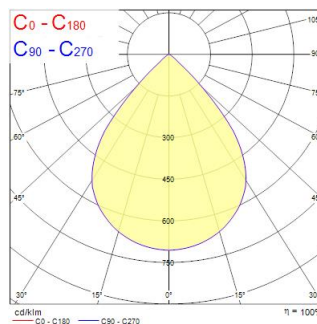

Technical Assets

Dimensions (mm)

Photometrics

Distance [m]	Cone diameter [m]	Beam diameter [m]	Illuminance [lx]
0.5	0.85	Ø171 Ø100	7212 1666
1.0	1.69	Ø342 Ø200	1803 416
1.5	2.54	Ø513 Ø300	801 182
2.0	3.38	Ø684 Ø400	454 107
2.5	4.23	Ø855 Ø500	292 69
3.0	5.07	Ø1026 Ø600	204 48

Distance [m] Cone diameter [m] Illuminance [lx]
 — C0 - C180 (Half beam angle: 80.4°)

Granit IP65 DALI 26000lm 865 WB

Item No: 0039625

SYLVANIA

General data

Product name	Granit IP65 DALI 26000lm 865 WB
Technology	LED
Housing	Aluminium
Mount	Suspended
Fixture rating	Enclosed
General application	Logistics & Industry
Operating temperature range (°C)	-30°C...+50°C
Performance ambient temperature Tq (°C)	25
ETIM Class	EC001716
E-number FI	4357022
Warranty	5 years

Optical data

Fixture luminous flux (lm)	25500
Luminaire efficacy (lm/W)	137
Correlated colour temperature (k)	6500
Light colour	Cool White
CRI (Ra)	80
Colour Variation Initial (SDCM)	SDCM3
Beam Angle (°)	85
Glare control	< 25
Photobiological Risk Group	RG1