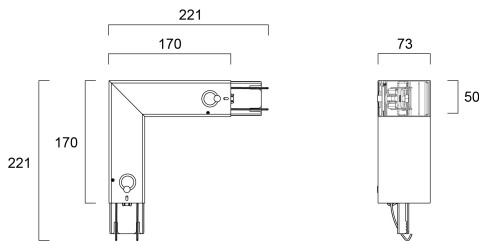

OTAO LINEAR CORN-L OPAL 830/840 BK

Item No: 0040809

SYLVANIA

PROTM

L-shape connection unit for opal diffuser version of Otao Linear range, RAL9011 (black) finishing, direct distribution, only 3000K/4000K LED light sources included, feed by next straight luminaire, shipped with 2x fast connectors and additional replacement electrical connectors, 50mm wide extruded aluminium profile, nominal size: 170x170x50x73mm.

Technical Assets

Dimensions (mm)

Photometrics

OTAO LINEAR CORN-L OPAL 830/840 BK

Item No: 0040809

SYLVANIA

General data

Product name	OTAO LINEAR CORN-L OPAL 830/840 BK
Technology	LED
Cap/Base	N/A
Housing	Aluminium
Mount	Ceiling surface mounting, Suspended
Built in presence detector	NONE
General application	Office, Education, Retail, Hospitality
Operating temperature range (°C)	5°C...+50°C
Virtual assistant compatibility	N/A
ETIM Class	EC002556
E-number FI	4170663
Warranty	5 years

Lifetime data

Lifespan L70 B50	100000
Lifespan L80 B50	100000

Physical data

Housing colour	RAL 9011 - Graphite black
IP rating	IP20
IK rating	IK03
Diffuser finish	Opal
Diffuser material	PC Polycarbonate
Reflector finish	Not Applicable
Nominal Product Length (mm)	170
Nominal Product Width (mm)	50
Nominal Product Height (mm)	73
Weight (kg)	0.75

OTAO LINEAR CORN-L OPAL 830/840 BK

Item No: 0040809

Packaging

Product EAN number	5410288408095
Packaging single length / height (cm)	23.0
Packaging single width (cm)	8.0
Packaging single depth (cm)	23.0
DUN14 (inner)	15410288408092
Units per outer package	5
Packaging outer length / height (cm)	25.0
Packaging outer width (cm)	25.0
Packaging outer depth (cm)	42.0