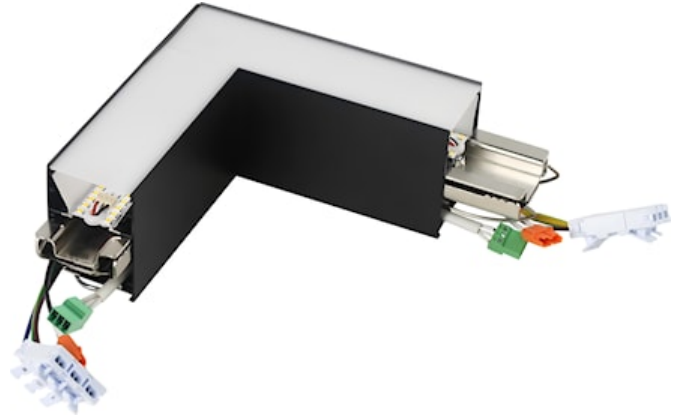

OTAO LINEAR CORN-L OPAL 830/840 BK

Item No: 0040809

SYLVANIA

PROTM

L-shape connection unit for opal diffuser version of Otao Linear range, RAL9011 (black) finishing, direct distribution, only 3000K/4000K LED light sources included, feed by next straight luminaire, shipped with 2x fast connectors and additional replacement electrical connectors, 50mm wide extruded aluminium profile, nominal size: 170x170x50x73mm.

Technical Assets

Dimensions (mm)

Photometrics

OTAO LINEAR CORN-L OPAL 830/840 BK

Item No: 0040809

SYLVANIA

General data

Product name	OTAO LINEAR CORN-L OPAL 830/840 BK
Technology	LED
Cap/Base	N/A
Housing	Aluminium
Mount	Ceiling surface mounting, Suspended
Built in presence detector	NONE
General application	Office, Education, Retail, Hospitality
Operating temperature range (°C)	5°C...+50°C
Virtual assistant compatibility	N/A
ETIM Class	EC002556
E-number FI	4170663
Warranty	5 years

Optical data

Fixture luminous flux (lm)	620
Luminaire efficacy (lm/W)	117
Light colour	Warm White or Neutral White
CRI (Ra)	80
Colour Variation Initial (SDCM)	SDCM3
Beam Angle (°)	110
Distribution type	Symmetric
Glare control	< 28
Photobiological Risk Group	RG0

Lifetime data

Lifespan L70 B50	100000
Lifespan L80 B50	100000

Physical data

Housing colour	RAL 9011 - Graphite black
IP rating	IP20
IK rating	IK03
Diffuser finish	Opal
Diffuser material	PC Polycarbonate
Reflector finish	Not Applicable
Nominal Product Length (mm)	170
Nominal Product Width (mm)	50
Nominal Product Height (mm)	73
Weight (kg)	0.75