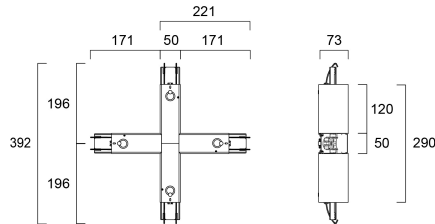

# OTAO LINEAR CORN-X OPAL 830/840 BK

Item No: 0040811

**SYLVANIA**

**PRO**<sup>TM</sup>

X-shape connection unit for opal diffuser version of Otao Linear range, RAL9011 (black) finishing, direct distribution, only 3000K/4000K LED light sources included, feed by next straight luminaire, shipped with 4x fast connectors and additional replacement electrical connectors, 50mm wide extruded aluminium profile, nominal size: 290x290x50x73mm.

### Dimensions (mm)

## Physical data

Housing colour	RAL 9011 - Graphite black
IP rating	IP20
IK rating	IK03
Diffuser finish	Opal
Diffuser material	PC Polycarbonate
Reflector finish	Not Applicable
Nominal Product Length (mm)	290
Nominal Product Width (mm)	50
Nominal Product Height (mm)	73
Weight (kg)	1.45

## Packaging

Product EAN number	5410288408118
Packaging single length / height (cm)	31.5
Packaging single width (cm)	8.0
Packaging single depth (cm)	31.5
DUN14 (inner)	15410288408115
Units per outer package	5
Packaging outer length / height (cm)	33.5
Packaging outer width (cm)	33.5
Packaging outer depth (cm)	42.0