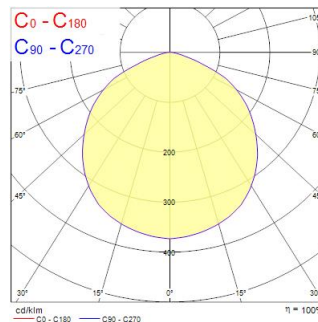

Technical Assets

Dimensions (mm)

Photometrics

Distance [m]	Cone diameter [m]	Beam diameter [m]	Beam angle [°]	Illuminance [lx]
0.5	1.45	0.50	35.4°	308
1.0	2.90	1.00	35.4°	77
1.5	4.35	1.50	35.4°	34
2.0	5.80	2.00	35.4°	19
2.5	7.25	2.50	35.4°	12
3.0	8.70	3.00	35.4°	9

Distance [m] Cone diameter [m] Beam diameter [m] Beam angle [°] Illuminance [lx]
 C0 - C180 (Half beam angle: 110.8°)

SylSafe Bay ST C EM3 NM MS

Item No: 0041744

SYLVANIA

General data

Product name	SylSafe Bay ST C EM3 NM MS
Technology	LED
Mount	Ceiling surface mounting
General application	Office, Hospitality, Retail, Museums & Galleries, Education, Logistics & Industry
ETIM Class	EC001957
Warranty	5 years

Physical data

Housing colour	White
IP rating	IP65
IK rating	IK03
Nominal Product Length (mm)	197
Nominal Product Width (mm)	197
Nominal Product Height (mm)	53
Weight (kg)	0.588

Packaging

Product EAN number	5410288417448
Packaging single length / height (cm)	23.0
Packaging single width (cm)	15.0
Packaging single depth (cm)	7.0
DUN14 (inner)	05410288417448
Units per outer package	5
Packaging outer length / height (cm)	42.2
Packaging outer width (cm)	25.2
Packaging outer depth (cm)	13.2