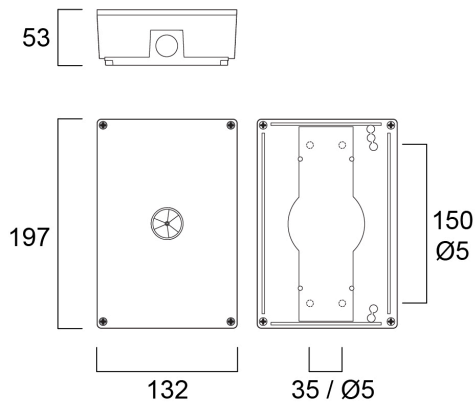

SylSafe Bay ST C EM3 NM MS

Item No: 0041744

SylSafe Bay ST C EM3 NM MS is a dust and waterproof surface mounted emergency luminaire for industrial applications. Standard Lambertian optics. Non-maintained 3hr emergency duration with NiMH rechargeable battery. Recharge period 24 hours. 217lm, 3W, IK03, IP65. Power Factor 0.44. Class II electrical construction.

Technical Assets

Dimensions (mm)

Photometrics

Distance [m]	Cone diameter [m]	Beam diameter [m]	Beam angle [°]	Illuminance [lx]
0.5	1.45	0.50	35.4°	308
1.0	2.90	1.00	35.4°	77
1.5	4.35	1.50	35.4°	34
2.0	5.80	2.00	35.4°	19
2.5	7.25	2.50	35.4°	12
3.0	8.70	3.00	35.4°	9

Distance [m] Cone diameter [m] Beam diameter [m] Beam angle [°] Illuminance [lx]
 C0 - C180 (Half beam angle: 110.8°)

SylSafe Bay ST C EM3 NM MS

Item No: 0041744

SYLVANIA

General data

Product name	SylSafe Bay ST C EM3 NM MS
Technology	LED
Mount	Ceiling surface mounting
General application	Office, Hospitality, Retail, Museums & Galleries, Education, Logistics & Industry
ETIM Class	EC001957
Warranty	5 years

Physical data

Housing colour	White
IP rating	IP65
IK rating	IK03
Nominal Product Length (mm)	197
Nominal Product Width (mm)	197
Nominal Product Height (mm)	53
Weight (kg)	0.588

Packaging

Product EAN number	5410288417448
Packaging single length / height (cm)	23.0
Packaging single width (cm)	15.0
Packaging single depth (cm)	7.0
DUN14 (inner)	05410288417448
Units per outer package	5
Packaging outer length / height (cm)	42.2
Packaging outer width (cm)	25.2
Packaging outer depth (cm)	13.2