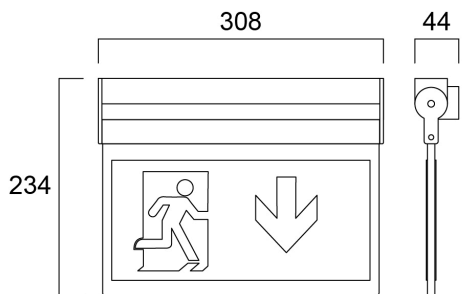

SylSafe Exit EX C EM3 MT DA

Item No: 0041748

SYLVANIA

LiFeSafe™

SylSafe Exit EX C EM3 MT MS is a surface mounted emergency exit sign. Rotateable legend for wall / ceiling mounting applications. Comes with ISO7010 compliant legend pack. Arrows left, right, up, down and a blank sheet for single sided versions. EC legend pack is available as accessory. Viewing distance 26m. White housing colour. Maintained 3hr emergency operation with NiMH rechargeable battery. Recharge period 24 hours. Self testing with DALI monitoring capability. 2.2W, IK03, IP20. Power Factor 0.6. Class II electrical construction.

Technical Assets

Dimensions (mm)

Photometrics

SylSafe Exit EX C EM3 MT DA

Item No: 0041748

SYLVANIA

General data

Product name	SylSafe Exit EX C EM3 MT DA
Technology	LED
Mount	Ceiling surface mounting
General application	Office, Hospitality, Retail, Museums & Galleries, Education, Logistics & Industry
ETIM Class	EC001957
Warranty	5 years

Optical data

Fixture luminous flux (lm)	-
Correlated colour temperature (k)	5700
CRI (Ra)	80
Luminous flux (emergency) (lm)	280

Electrical data

Emergency duration (h)	3
Primary Supply/Product voltage - min (V)	220
Primary Supply/Product voltage - max (V)	240
Lamp power factor	0.6
Electrical protection	Class II
Control gear required	Yes
Drive current (mA)	18
Nominal Frequency (Hz)	50/60Hz

Physical data

Housing colour	White
IP rating	IP20
IK rating	IK03
Nominal Product Length (mm)	308
Nominal Product Width (mm)	18
Nominal Product Height (mm)	234
Weight (kg)	0.866

Packaging

Product EAN number	5410288417486
Packaging single length / height (cm)	31.0
Packaging single width (cm)	22.6
Packaging single depth (cm)	4.4
DUN14 (inner)	05410288417486
Units per outer package	1
Packaging outer length / height (cm)	31.0
Packaging outer width (cm)	22.6
Packaging outer depth (cm)	4.4