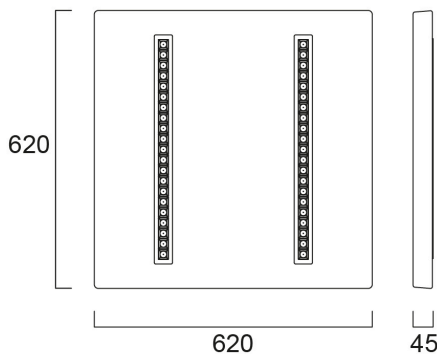

# OPTICLIP TERRA 625 840 2L WHT MP

Item No: 0042041

**SYLVANIA**

**TERRA** 

OPTICLIP TERRA 625 840 WHT MP is a high efficacy low glare ceiling recessed luminaire with replaceable light engines for office and education applications. Housing made of white colour cardboard, combined with white colour plastic optic, direct light distribution, luminaire dimensions: 620x620x45mm, IP20 (from the front), IK02, 8-steps dip switch non-dimmable driver, 15.5-33W power consumption, (output options: 4700lm/33W, 4500lm/31W, 4100lm/28W, 3750lm/25.5W, 3450lm/23W, 3050lm/20.5W, 2700lm/18.5W and 2250lm/15.5W), 4000K (neutral white) CCT, 4700lm luminous flux at 900mA drive current level, 142lm/W system efficacy, CRI>80, SDCM≤3 (3-step MacAdam ellipse) LED Colour Consistency, UGR<16, luminance at 65° < 1000 cd/m2. Lifespan: 100,000 hours L80B20, photobiological safety risk group 0. Electrical protection Class II. Glow wire test 650°C.

### Dimensions (mm)

## Physical data

Housing colour	RAL 9016 - Traffic white / Bezel
IP rating	IP40/20
IK rating	IK02
Diffuser finish	Other
Diffuser material	None
Reflector finish	Matt
Nominal Product Length (mm)	620
Nominal Product Width (mm)	620
Nominal Product Height (mm)	45
Weight (kg)	1.1

## Packaging

Product EAN number	5410288420417
Packaging single length / height (cm)	59.5
Packaging single width (cm)	59.5
Packaging single depth (cm)	5.0
DUN14 (inner)	15410288420414
Units per outer package	4
Packaging outer length / height (cm)	62.0
Packaging outer width (cm)	62.0
Packaging outer depth (cm)	20.0