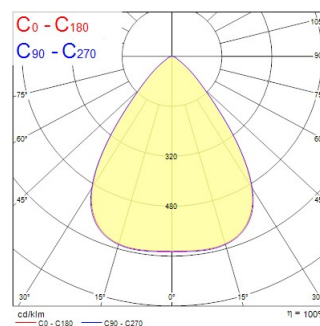

# OPTICLIP TERRA 625 840 2L WHT MP

Item No: 0042041

**SYLVANIA**

**TERRA** 

OPTICLIP TERRA 625 840 WHT MP is a high efficacy low glare ceiling recessed luminaire with replaceable light engines for office and education applications. Housing made of white colour cardboard, combined with white colour plastic optic, direct light distribution, luminaire dimensions: 620x620x45mm, IP20 (from the front), IK02, 8-steps dip switch non-dimmable driver, 15.5-33W power consumption, (output options: 4700lm/33W, 4500lm/31W, 4100lm/28W, 3750lm/25.5W, 3450lm/23W, 3050lm/20.5W, 2700lm/18.5W and 2250lm/15.5W), 4000K (neutral white) CCT, 4700lm luminous flux at 900mA drive current level, 142lm/W system efficacy, CRI>80, SDCM≤3 (3-step MacAdam ellipse) LED Colour Consistency, UGR<16, luminance at 65° < 1000 cd/m2. Lifespan: 100,000 hours L80B20, photobiological safety risk group 0. Electrical protection Class II. Glow wire test 650°C.

### Dimensions (mm)

### Photometrics

Distance [m]	Cone diameter [m]	Beam diameter [m]	Beam angle [°]	Illuminance [lx]
0.5	0.78 0.78	0.78	30.0° 30.0° 27.9°	1170 2905 2905
1.0	1.56 1.56	1.56	30.0° 30.0° 27.9°	295 727 727
1.5	2.34 2.34	2.34	30.0° 30.0° 27.9°	1304 301 301
2.0	3.13 3.11	3.11	30.0° 30.0° 27.9°	734 183 183
2.5	3.91 3.89	3.89	30.0° 30.0° 27.9°	470 116 116
3.0	4.69 4.67	4.67	30.0° 30.0° 27.9°	309 81 81