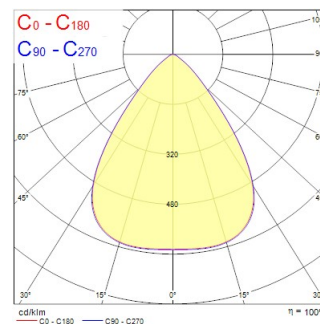

Technical Assets

Dimensions (mm)

Photometrics

Distance [m]	Cone diameter [m]	Beam diameter [m]	Beam diameter [ft]	Illuminance [lx]
0.5	0.78	0.78	2.56	11730
				E171
				E180
				E189
1.0	1.56	1.56	5.12	2925
				E171
				E180
				E189
1.5	2.34	2.34	7.68	1304
				E171
				E180
				E189
2.0	3.13	3.11	10.24	734
				E171
				E180
				E189
2.5	3.91	3.89	13.30	470
				E171
				E180
				E189
3.0	4.69	4.67	15.35	329
				E171
				E180
				E189

Distance [m] Cone diameter [m] Illuminance [lx]

— C0 - C180 (Half beam angle: 75.0°)

— C90 - C270 (Half beam angle: 76.0°)

OPTICLIP TERRA 625 840 2L WHT SSA03

Item No: 0042043

SYLVANIA

General data

Product name	OPTICLIP TERRA 625 840 2L WHT SSA03
Technology	LED
Cap/Base	N/A
Housing	Other
Mount	Ceiling recessed mounting
Built in presence detector	PIR
Fixture rating	Enclosed
General application	Office, Education
Operating temperature range (°C)	5°C...+35°C
Performance ambient temperature Tq (°C)	25
Virtual assistant compatibility	N/A
ETIM Class	EC002892
Warranty	5 years

Optical data

Fixture luminous flux (lm)	4700
Luminaire efficacy (lm/W)	140
Correlated colour temperature (k)	3000
Light colour	Neutral White
CRI (Ra)	80
Colour Variation Initial (SDCM)	SDCM3
Beam Angle (°)	75
Distribution type	Symmetric
Glare control	< 16
Photobiological Risk Group	RG0