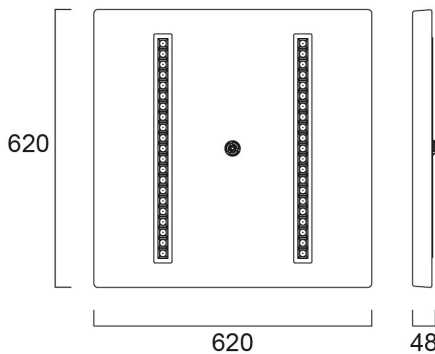

Technical Assets

Dimensions (mm)