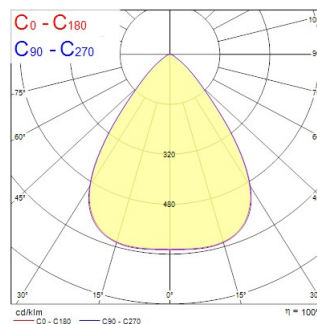

OPTICLIP TERRA 625 830 2L WHT SSA03

Item No: 0042046

SYLVANIA

TERRA 

OPTICLIP TERRA 625 830 WHT SSA03 is a high efficacy low glare ceiling recessed luminaire with replaceable light engines for office and education applications. Housing made of white colour cardboard, combined with white colour plastic optic, direct light distribution, luminaire dimensions: 620x620x48mm, IP20 (from the front), IK02, SylSmart Connected enabled with integrated sensor, 33.5W power consumption, 3000K (warm white) LED CCT, 4450lm luminous flux at 900mA drive current level, 133lm/W system efficacy, CRI>80, SDCM≤3 (3-step MacAdam ellipse) LED Colour Consistency, UGR<16, luminance at 65° < 1000 cd/m2. Lifespan: 100,000 hours L80B20, photobiological safety risk group 0. Electrical protection Class II. Glow wire test 650°C.

Technical Assets

Dimensions (mm)

Photometrics

Distance [m]	Cone diameter [m]	Beam diameter [m]	Beam diameter [ft]	Illuminance [lx]
0.5	0.78 0.78	0.78	2.56	1114
1.0	1.56 1.56	1.56	5.12	279
1.5	2.34 2.34	2.34	7.68	126
2.0	3.13 3.11	3.13	10.25	69
2.5	3.91 3.89	3.91	12.81	44
3.0	4.69 4.67	4.69	15.38	31

Distance [m] Cone diameter [m] Illuminance [lx]
 C0 - C180 (Half beam angle: 75.0°)
 C90 - C270 (Half beam angle: 76.0°)

OPTICLIP TERRA 625 830 2L WHT SSA03

Item No: 0042046

SYLVANIA

General data

Product name	OPTICLIP TERRA 625 830 2L WHT SSA03
Technology	LED
Cap/Base	N/A
Housing	Other
Mount	Ceiling recessed mounting
Built in presence detector	PIR
Fixture rating	Enclosed
General application	Office, Education
Operating temperature range (°C)	5°C...+35°C
Performance ambient temperature Tq (°C)	25
Virtual assistant compatibility	N/A
ETIM Class	EC002892
Warranty	5 years

Optical data

Fixture luminous flux (lm)	4450
Luminaire efficacy (lm/W)	133
Correlated colour temperature (k)	3000
Light colour	Warm White
CRI (Ra)	80
Colour Variation Initial (SDCM)	SDCM3
Beam Angle (°)	75
Distribution type	Symmetric
Glare control	< 16
Photobiological Risk Group	RG0