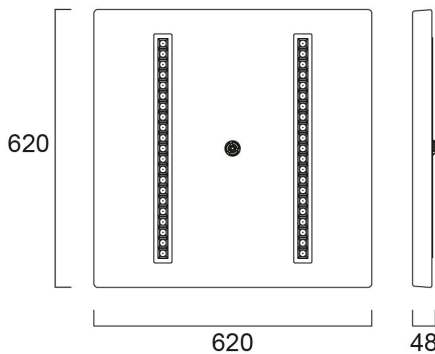

OPTICLIP TERRA 625 830 2L WHT SSA03

Item No: 0042046

SYLVANIA

TERRA 

OPTICLIP TERRA 625 830 WHT SSA03 is a high efficacy low glare ceiling recessed luminaire with replaceable light engines for office and education applications. Housing made of white colour cardboard, combined with white colour plastic optic, direct light distribution, luminaire dimensions: 620x620x48mm, IP20 (from the front), IK02, SylSmart Connected enabled with integrated sensor, 33.5W power consumption, 3000K (warm white) LED CCT, 4450lm luminous flux at 900mA drive current level, 133lm/W system efficacy, CRI>80, SDCM≤3 (3-step MacAdam ellipse) LED Colour Consistency, UGR<16, luminance at 65° < 1000 cd/m2. Lifespan: 100,000 hours L80B20, photobiological safety risk group 0. Electrical protection Class II. Glow wire test 650°C.

Technical Assets

Dimensions (mm)

Photometrics

Distance [m]	Cone diameter [m]	Beam diameter [m]	Beam diameter [ft]	Illuminance [lx]
0.5	0.78 0.78	0.78	2.56	1114
1.0	1.56 1.56	1.56	5.12	279
1.5	2.34 2.34	2.34	7.68	126
2.0	3.13 3.11	3.13	10.25	69
2.5	3.91 3.89	3.91	12.81	44
3.0	4.69 4.67	4.69	15.38	31

Distance [m] Cone diameter [m] Illuminance [lx]
 C0 - C180 (Half beam angle: 75.0°)
 C90 - C270 (Half beam angle: 76.0°)

OPTICLIP TERRA 625 830 2L WHT SSA03

Item No: 0042046

SYLVANIA

General data

Product name	OPTICLIP TERRA 625 830 2L WHT SSA03
Technology	LED
Cap/Base	N/A
Housing	Other
Mount	Ceiling recessed mounting
Built in presence detector	PIR
Fixture rating	Enclosed
General application	Office, Education
Operating temperature range (°C)	5°C...+35°C
Performance ambient temperature Tq (°C)	25
Virtual assistant compatibility	N/A
ETIM Class	EC002892
Warranty	5 years

Physical data

Housing colour	RAL 9016 - Traffic white / Bezel
IP rating	IP40/20
IK rating	IK02
Diffuser finish	Other
Diffuser material	None
Reflector finish	Matt
Nominal Product Length (mm)	620
Nominal Product Width (mm)	620
Nominal Product Height (mm)	48
Weight (kg)	1.1