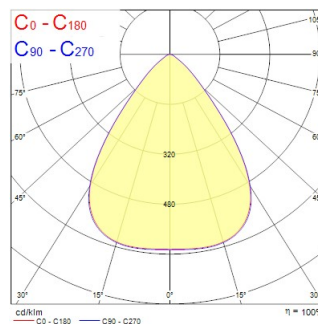

OPTICLIP TERRA 625 830 2L WHT SSA01D

Item No: 0042048

OPTICLIP TERRA 625 830 WHT SSA01D is a high efficacy low glare ceiling recessed luminaire with replaceable light engines for office and education applications. Housing made of white colour cardboard, combined with white colour plastic optic, direct light distribution, luminaire dimensions: 620x620x45mm, IP20 (from the front), IK02, SylSmart Connected enabled with Bluetooth driver, 33.5W power consumption, 3000K (warm white) LED CCT, 4450lm luminous flux at 900mA drive current level, 133lm/W system efficacy, CRI>80, SDCM≤3 (3-step MacAdam ellipse) LED Colour Consistency, UGR<16, luminance at 65° < 1000 cd/m2. Lifespan: 100,000 hours L80B20, photobiological safety risk group 0. Electrical protection Class II. Glow wire test 650°C.

Technical Assets

Dimensions (mm)

Photometrics

Distance [m]	Cone diameter [m]	Beam diameter [m]	Beam diameter [ft]	Beam diameter [in]	Illuminance [lx]
0.5	0.78	0.78	2.56	25.6	1114
1.0	1.56	1.56	5.12	51.2	279
1.5	2.34	2.34	7.68	76.8	126
2.0	3.13	3.11	10.25	102.5	69
2.5	3.91	3.89	13.12	131.2	44
3.0	4.69	4.67	15.37	153.7	31

Distance [m] Cone diameter [m] Illuminance [lx]

— C0 - C180 (Half beam angle: 75.0°)

— C90 - C270 (Half beam angle: 76.0°)

OPTICLIP TERRA 625 830 2L WHT SSA01D

Item No: 0042048

SYLVANIA

General data

Product name	OPTICLIP TERRA 625 830 2L WHT SSA01D
Technology	LED
Cap/Base	N/A
Housing	Other
Mount	Ceiling recessed mounting
Built in presence detector	NONE
Fixture rating	Enclosed
General application	Office, Education
Operating temperature range (°C)	5°C...+35°C
Performance ambient temperature Tq (°C)	25
Virtual assistant compatibility	N/A
ETIM Class	EC002892
Warranty	5 years

Optical data

Fixture luminous flux (lm)	4450
Luminaire efficacy (lm/W)	133
Correlated colour temperature (k)	3000
Light colour	Warm White
CRI (Ra)	80
Colour Variation Initial (SDCM)	SDCM3
Beam Angle (°)	75
Distribution type	Symmetric
Glare control	< 16
Photobiological Risk Group	RG0