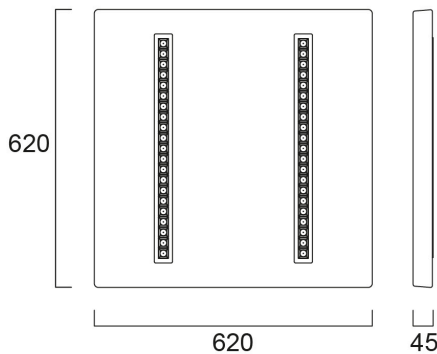

OPTICLIP TERRA 625 830 2L WHT SSA01D

Item No: 0042048

OPTICLIP TERRA 625 830 WHT SSA01D is a high efficacy low glare ceiling recessed luminaire with replaceable light engines for office and education applications. Housing made of white colour cardboard, combined with white colour plastic optic, direct light distribution, luminaire dimensions: 620x620x45mm, IP20 (from the front), IK02, SylSmart Connected enabled with Bluetooth driver, 33.5W power consumption, 3000K (warm white) LED CCT, 4450lm luminous flux at 900mA drive current level, 133lm/W system efficacy, CRI>80, SDCM≤3 (3-step MacAdam ellipse) LED Colour Consistency, UGR<16, luminance at 65° < 1000 cd/m2. Lifespan: 100,000 hours L80B20, photobiological safety risk group 0. Electrical protection Class II. Glow wire test 650°C.

Technical Assets

Dimensions (mm)

Photometrics

Distance [m]	Cone diameter [m]	Beam diameter [m]	Beam diameter [ft]	Beam diameter [in]	Illuminance [lx]
0.5	0.78	0.78	2.56	25.6	1114
1.0	1.56	1.56	5.12	51.2	279
1.5	2.34	2.34	7.68	76.8	126
2.0	3.13	3.11	10.25	102.5	69
2.5	3.91	3.89	13.12	131.2	44
3.0	4.69	4.67	15.37	153.7	31

Distance [m] Cone diameter [m] Illuminance [lx]

— C0 - C180 (Half beam angle: 75.0°)

— C90 - C270 (Half beam angle: 76.0°)

OPTICLIP TERRA 625 830 2L WHT SSA01D

Item No: 0042048

SYLVANIA

General data

Product name	OPTICLIP TERRA 625 830 2L WHT SSA01D
Technology	LED
Cap/Base	N/A
Housing	Other
Mount	Ceiling recessed mounting
Built in presence detector	NONE
Fixture rating	Enclosed
General application	Office, Education
Operating temperature range (°C)	5°C...+35°C
Performance ambient temperature Tq (°C)	25
Virtual assistant compatibility	N/A
ETIM Class	EC002892
Warranty	5 years

Physical data

Housing colour	RAL 9016 - Traffic white / Bezel
IP rating	IP40/20
IK rating	IK02
Diffuser finish	Other
Diffuser material	None
Reflector finish	Matt
Nominal Product Length (mm)	620
Nominal Product Width (mm)	620
Nominal Product Height (mm)	45
Weight (kg)	1.1