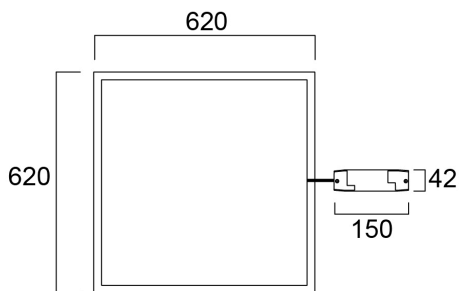

Technical Assets

Dimensions (mm)

25 □ 9 =  □ 22

Photometrics

START Panel UGR19 625x625 3800Lm 830 SSA01D

Item No: 0042163

General data

Product name	START Panel UGR19 625x625 3800Lm 830 SSA01D
Technology	LED
Cap/Base	N/A
Housing	Aluminium, Steel
Mount	Ceiling recessed mounting
Built in presence detector	NONE
General application	Education, Office
Operating temperature range (°C)	-10°C...+45°C
Performance ambient temperature Tq (°C)	25
Virtual assistant compatibility	N/A
ETIM Class	EC002892
Warranty	5 years

Optical data

Fixture luminous flux (lm)	3800
Luminaire efficacy (lm/W)	106
Correlated colour temperature (k)	3000
Colour Code	830
Light colour	Warm White
CRI (Ra)	80
Colour Variation Initial (SDCM)	SDCM3
Beam Angle (°)	90
Distribution type	Symmetric
Glare control	< 19
Photobiological Risk Group	RG0

Physical data

Housing colour	RAL 9003 - Signal white
IP rating	IP40/20
IK rating	IK03
Diffuser finish	Prismatic
Diffuser material	Other
Nominal Product Length (mm)	620
Nominal Product Width (mm)	620
Nominal Product Height (mm)	26
Weight (kg)	1.992

Packaging

Product EAN number	5410288421636
Packaging single length / height (cm)	120.8
Packaging single width (cm)	38.7
Packaging single depth (cm)	3.8
DUN14 (inner)	15410288421633
Units per outer package	4
Packaging outer length / height (cm)	120.8
Packaging outer width (cm)	38.7
Packaging outer depth (cm)	3.8