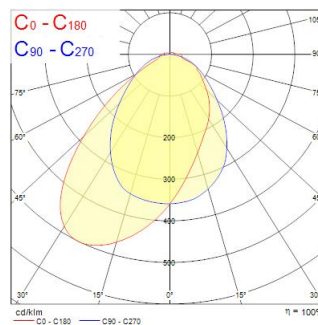

RTS 1500MM 70W 5-WIRE LEFT ASYM WHITE

Item No: 0042586

SYLVANIA

PROTM

RTS LED linear luminaire for industrial and commercial applications. 1500 mm length with asymmetrical (Left) optics provide homogenous light distribution for wide, shelf areas. Steel housing, White color, -25 ... +30 °C operating temperature range, 4000 K, CRI 80, 3 SDMC. 70 W power consumption, 11200 lm luminous flux, 160 lm/W efficacy, 1500 mm x 70.2 mm x 78.6 mm (L x W x H) dimensions, IP20, IK03, 220-240 V 50/60 Hz, Class I. Lifespan L70:B50 120,000 hours.

Technical Assets

Dimensions (mm)

L	600	900	1202	1500	2403	3000	3605	4500
---	-----	-----	------	------	------	------	------	------

Photometrics

Distance [m]	Cone diameter [m]	Beam diameter [m]	Beam diameter [m]	Illuminance [lx]
0.5	0.95 1.14	0.95 1.14	0.95 1.14	1600 500 330
1.0	1.90 2.28	1.90 2.28	1.90 2.28	400 160 133
1.5	2.85 3.41	2.85 3.41	2.85 3.41	178 70 58
2.0	3.81 4.55	3.81 4.55	3.81 4.55	100 40 33
2.5	4.76 5.69	4.76 5.69	4.76 5.69	64 25 21
3.0	5.71 6.83	5.71 6.83	5.71 6.83	44 17 14

Distance [m] Cone diameter [m] Illuminance [lx]
 — C0 - C180 (Half beam angle: 91.4°)
 — C90 - C270 (Half beam angle: 87.2°)

RTS 1500MM 70W 5-WIRE LEFT ASYM WHITE

Item No: 0042586

SYLVANIA

General data

Product name	RTS 1500MM 70W 5-WIRE LEFT ASYM WHITE
Technology	LED
Cap/Base	N/A
Housing	Steel
Built in presence detector	NONE
General application	Logistics & Industry
Operating temperature range (°C)	-25°C...+30°C
Performance ambient temperature Tq (°C)	25
ETIM Class	EC000986
Warranty	5 years

Optical data

Fixture luminous flux (lm)	11200
Luminaire efficacy (lm/W)	160
Correlated colour temperature (k)	4000
CRI (Ra)	80
Colour Variation Initial (SDCM)	SDCM3
Distribution type	Asymmetric
Photobiological Risk Group	RG1