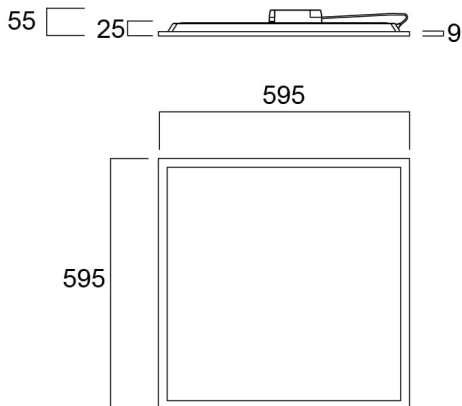

Technical Assets

Dimensions (mm)