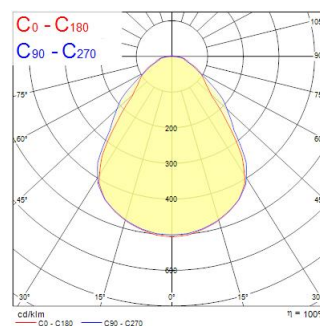

Technical Assets

Dimensions (mm)

Photometrics

Distance [m]	Cone diameter [m]	E107	E108	E109	E110	E111	E112	E113	E114	E115	E116	E117	E118	E119	E120	Illuminance [lx]
0.5	0.50 0.82	1737	1577	1417	1257	1097	937	777	617	457	297	137	67	37	17	1577
1.0	1.01 1.64	1947	1787	1627	1467	1307	1147	987	827	667	507	347	187	97	47	394
1.5	2.71 2.46	265	249	233	217	201	185	169	153	137	121	105	89	73	57	452
2.0	3.61 3.27	497	461	425	389	353	317	281	245	209	173	137	101	65	49	211
2.5	4.52 4.09	511	475	439	403	367	331	295	259	223	187	151	115	79	63	172
3.0	5.42 4.91	219	203	187	171	155	139	123	107	91	75	59	43	27	21	80

Distance [m] Cone diameter [m] Illuminance [lx]

— C0 - C180 (Half beam angle: 78.6°)
— C90 - C270 (Half beam angle: 84.2°)

START Panel UGR19 600x600 3800Lm 830 LILO

Item No: 0042827

SYLVANIA

General data

Product name	START Panel UGR19 600x600 3800Lm 830 LILO
Technology	LED (3 SDCM)
Cap/Base	N/A
Housing	Aluminium, Steel
Mount	Ceiling recessed mounting
Built in presence detector	NONE
General application	Education, Office
Operating temperature range (°C)	-10°C...+45°C
Performance ambient temperature Tq (°C)	25
Virtual assistant compatibility	N/A
ETIM Class	EC002892
E-number FI	4278456
Warranty	5 years

Optical data

Fixture luminous flux (lm)	3800
Luminaire efficacy (lm/W)	106
Correlated colour temperature (k)	3000
Light colour	Warm White
CRI (Ra)	80
Colour Variation Initial (SDCM)	SDCM3
Beam Angle (°)	90
Distribution type	Symmetric
Glare control	< 19
Photobiological Risk Group	RG0