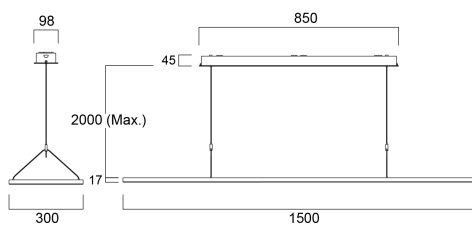

Technical Assets

Dimensions (mm)