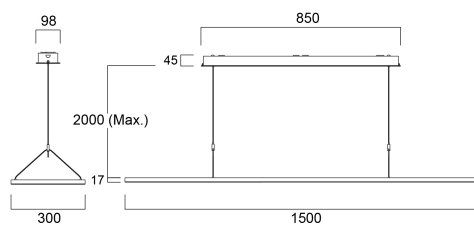

# AREUM SUSPENDED 1500 D/I 4000K SSA0N ALU

Item No: 0042965

**SYLVANIA**

**PRO**<sup>TM</sup>

AREUM SUSPENDED 1500 D/I 4000K SSA0N ALU is a highly efficient suspended LED luminaire with 70% direct and 30% indirect light distribution. Ultra thin (17mm) aluminium body with rounded edges. Length 1500mm, width 300mm. White aluminium RAL9006 powder coated luminaire body, powder coated steel surface gearbox and Y-shape power feeded suspension cables. SylSmart Connected capable, to be connected to remote sensor. Luminous flux: 7000lm, Power consumption: 57W. Luminaire efficacy: 123lm/W. CRI (Ra)>80 4000K (Neutral White) LED, chromaticity tolerance: SDCM<3. Lifespan: L80B10 57,000h. UGR<19, Luminance at 65°<3000 cd/m2. Photobiological safety risk group 0. Electrical protection: Class I. Glow Wire Test 650°C.

### Dimensions (mm)

## Physical data

Housing colour	RAL 9006 - Aluminium
IP rating	IP20
IK rating	IK03
Diffuser finish	Diffuse
Diffuser material	PS Polystyrene
Reflector finish	Not Applicable
Nominal Product Length (mm)	1500
Nominal Product Width (mm)	300
Nominal Product Height (mm)	17
Weight (kg)	5.47

## Packaging

Product EAN number	5410288429656
Packaging single length / height (cm)	155.0
Packaging single width (cm)	45.5
Packaging single depth (cm)	6.0
DUN14 (inner)	15410288429653
Units per outer package	4
Packaging outer length / height (cm)	156.5
Packaging outer width (cm)	47.0
Packaging outer depth (cm)	26.5