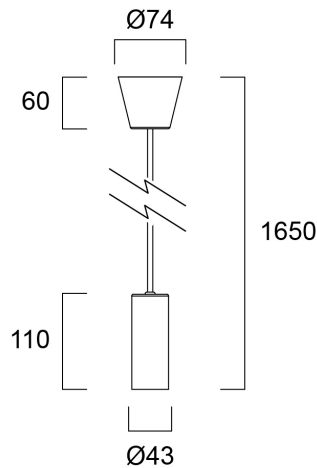

SYLPENDANT WHITE

Item No: 0044407

SYLVANIA

YourHome™

Sleek and compact metal pendant with the E27 socket, designed specifically to enhance the product's aesthetic. Modern and versatile design. Perfect for Sylvania LED lamps range. Premium fit and finish. Sleek and compact white metal pendant with E27 socket, designed to enhance the product's aesthetic (only glass and metal visible). Maximum cord length 1450mm. Maximum rated LED lamp wattage = 25W.

Technical Assets

Dimensions (mm)

Photometrics

SYLPENDANT WHITE

Item No: 0044407

SYLVANIA

General data

Product name	SYLPENDANT WHITE
Technology	Light Source Not Integrated
Cap/Base	E27
General application	Hospitality, Museums & Galleries, Office, Residential & Consumer, Retail
ETIM Class	EC001743
Warranty	3 years

Optical data

Fixture luminous flux (lm)	N/A
Light colour	N/A
Photobiological Risk Group	Not applicable

Electrical data

Light source included	Fixture without Lightsource
Total power consumption (W)	25
Primary Supply/Product voltage - min (V)	220
Primary Supply/Product voltage - max (V)	240
Electrical protection	Class I
Dimmable	No
Dimming method	N/A
Nominal Frequency (Hz)	50Hz

Physical data

IP rating	IP20
IK rating	IK02
Nominal Product Height (mm)	1650
Nominal Product Diameter (mm)	74
Weight (kg)	0.3

Packaging

Product EAN number	5410288444079
Packaging single length / height (cm)	10.5
Packaging single width (cm)	10.5
Packaging single depth (cm)	13.0
DUN14 (inner)	15410288444076
Units per outer package	4
Packaging outer length / height (cm)	23.0
Packaging outer width (cm)	23.0
Packaging outer depth (cm)	16.0