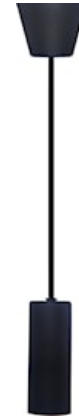

SYLPENDANT BLACK

Item No: 0044408

SYLVANIA

YourHome™

Sleek and compact metal pendant with the E27 socket, designed specifically to enhance the product's aesthetic. Modern and versatile design. Perfect for Sylvania LED lamps range. Premium fit and finish. Sleek and compact black metal pendant with E27 socket, designed to enhance the product's aesthetic (only glass and metal visible). Maximum cord length 1450mm. Maximum rated LED lamp wattage = 25W.

Technical Assets

Dimensions (mm)

Photometrics

SYLPENDANT BLACK

Item No: 0044408

SYLVANIA

General data

Product name	SYLPENDANT BLACK
Technology	Light Source Not Integrated
Cap/Base	E27
General application	Hospitality, Museums & Galleries, Office, Residential & Consumer, Retail
ETIM Class	EC001743
Warranty	3 years