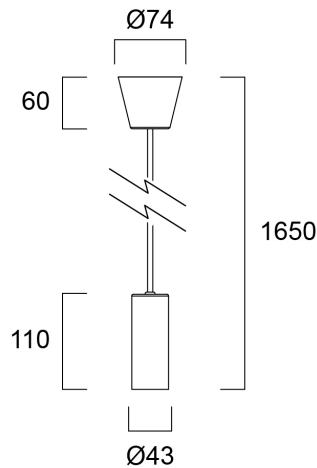

SYLPENDANT BLACK

Item No: 0044408

SYLVANIA

YourHome™

Sleek and compact metal pendant with the E27 socket, designed specifically to enhance the product's aesthetic. Modern and versatile design. Perfect for Sylvania LED lamps range. Premium fit and finish. Sleek and compact black metal pendant with E27 socket, designed to enhance the product's aesthetic (only glass and metal visible). Maximum cord length 1450mm. Maximum rated LED lamp wattage = 25W.

Technical Assets

Dimensions (mm)

Photometrics

SYLPENDANT BLACK

Item No: 0044408

SYLVANIA

General data

Product name	SYLPENDANT BLACK
Technology	Light Source Not Integrated
Cap/Base	E27
General application	Hospitality, Museums & Galleries, Office, Residential & Consumer, Retail
ETIM Class	EC001743
Warranty	3 years

Optical data

Fixture luminous flux (lm)	N/A
Light colour	N/A
Photobiological Risk Group	Not applicable

Electrical data

Light source included	Fixture without Lightsource
Total power consumption (W)	25
Primary Supply/Product voltage - min (V)	220
Primary Supply/Product voltage - max (V)	240
Electrical protection	Class I
Dimmable	No
Dimming method	N/A
Nominal Frequency (Hz)	50Hz

Physical data

IP rating	IP20
IK rating	IK02
Nominal Product Height (mm)	1650
Nominal Product Diameter (mm)	74
Weight (kg)	0.3

Packaging

Product EAN number	5410288444086
Packaging single length / height (cm)	10.5
Packaging single width (cm)	10.5
Packaging single depth (cm)	13.0
DUN14 (inner)	15410288444083
Units per outer package	4
Packaging outer length / height (cm)	23.0
Packaging outer width (cm)	23.0
Packaging outer depth (cm)	16.0