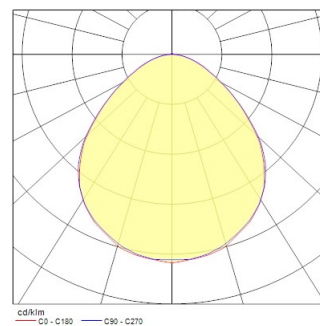

Photometrics

Distance [m]	Cone diameter [m]	Beam diameter [m]	Beam diameter [ft]	Illuminance [lx]
0.5	1.17	0.91	2.99	834
	1.15	0.89	2.92	724
				70
1.0	2.34	1.82	5.98	136
	2.29	1.79	5.86	111
				90
1.5	3.51	2.73	8.97	59
	3.44	2.68	8.81	49
				34
2.0	4.68	3.64	11.94	34
	4.59	3.58	11.74	28
				21
2.5	5.85	4.55	14.91	21
	5.73	4.46	14.63	18
				13
3.0	7.03	5.46	17.88	14
	6.88	5.36	17.59	11
				8