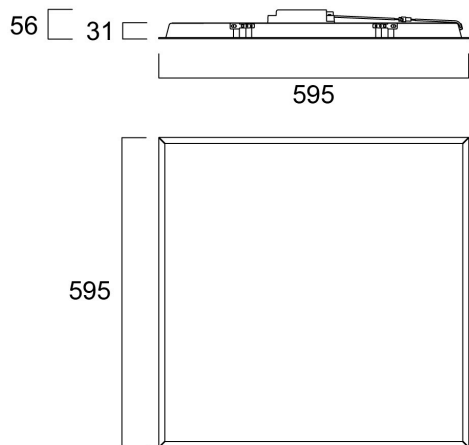

# START Panel Eco UGR19 600x600 3200lm 840

Item No: 0044622

**SYLVANIA**

**START**™ eco

LED Panel with backlit technology, ideal for general indoor lighting applications such as breakout areas, offices and meeting rooms. Low glaring UGR<19. RG0, 90 degree beam angle, optical system: PS diffuser with Prismatic finish. Tp(b) rated diffuser that may not burn at a speed of more than 50mm per minute. Light color temperature: 4000K Neutral White, total system power: 29W, total fixture output: 3200lm, efficacy: 110lm/W, Ra80 typical, LED chromacity: 5 step MacAdam ellipse (SDCM5), lifespan: 100,000 hours at 70% of the original output (L70B50), IR/UV free light source without heat radiation, operating voltage: 220-240V / 50-60Hz, low flicker, non dimmable driver, electrical protection: Class II. Degree of Protection: IP40/IP20, suitable for indoor environment only. Nominal size: 595x595x31mm, Loop in / loop out wiring, safety cables & quick connector included, 31mm nominal height, White color frame, weight: 1,52kg.

### Dimensions (mm)

### Photometrics

Distance [m]	Cone diameter [m]	Beam diameter [m]	Beam diameter [ft]	Illuminance [lx]
0.5	1.17	0.91	2.99	834
	1.15	0.89	2.92	724
				70
1.0	2.34	1.82	5.98	136
	2.29	1.79	5.86	111
				90
1.5	3.51	2.73	8.97	59
	3.44	2.68	8.81	49
				34
2.0	4.68	3.64	11.94	34
	4.59	3.58	11.74	28
				21
2.5	5.85	4.55	14.91	21
	5.73	4.46	14.63	18
				13
3.0	7.03	5.46	17.88	14
	6.88	5.36	17.59	11
				8

## Packaging

Product EAN number	5410288446226
Packaging single length / height (cm)	60.0
Packaging single width (cm)	65.0
Packaging single depth (cm)	3.8
DUN14 (inner)	15410288446223
Units per outer package	4
Packaging outer length / height (cm)	69.0
Packaging outer width (cm)	65.0
Packaging outer depth (cm)	17.0