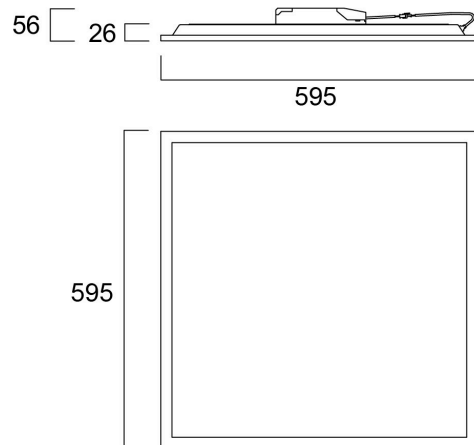

Technical Assets

Dimensions (mm)