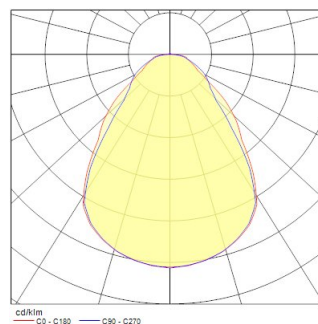

Photometrics