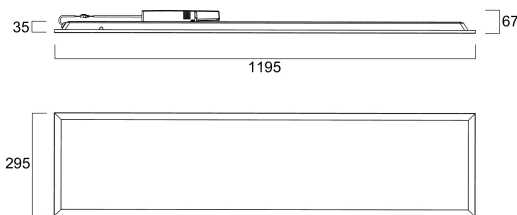

Technical Assets

Dimensions (mm)