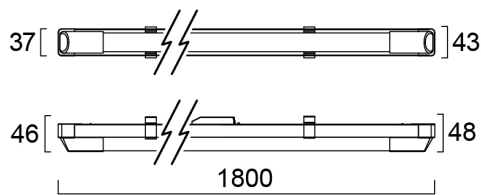

SYLBATTEN IP20 L1800 SINGLE 4000K

Item No: 0045161

YourHome™

full range of LED Battens to replace traditional T8 battens (600mm, 1200mm, 1500mm and 1800mm), ease of installation, 24W, 3250 lum, 4000K, 25000h lifetime

Technical Assets

Dimensions (mm)

Photometrics

Distance [m]	Cone diameter [m]	Illuminance [lx]
0.5	33.69 1.35	2021 0 220
1.0	67.39 2.70	798 0 14
1.5	101.09 4.05	513 0 31
2.0	134.77 5.41	378 0 22
2.5	168.47 6.76	293 0 18
3.0	202.16 8.11	230 0 14

Distance [m] Cone diameter [m] Illuminance [lx]
 — C0 - C180 (Half beam angle: 107.0°)
 — C90 - C270 (Half beam angle: 178.0°)

SYLBATTEN IP20 L1800 SINGLE 4000K

Item No: 0045161

SYLVANIA

General data

Product name	SYLBATTEN IP20 L1800 SINGLE 4000K
Technology	LED
Cap/Base	N/A
General application	Residential & Consumer
Performance ambient temperature Tq (°C)	25
ETIM Class	EC000109
Warranty	2 years

Lifetime data

Lifespan L70 B50	25000
------------------	-------

Physical data

IP rating	IP20
IK rating	IK02
Nominal Product Length (mm)	1800
Nominal Product Width (mm)	43
Nominal Product Height (mm)	48
Weight (kg)	0.54