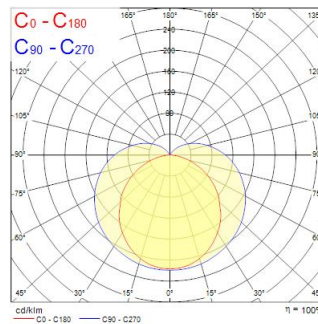

Technical Assets

Dimensions (mm)

Photometrics

Distance [m]	Cone diameter [m]	Illuminance [lx]
0.5	33.69 1.35	2021 0 220
1.0	67.39 2.70	798 0 14
1.5	101.09 4.05	513 0 31
2.0	134.77 5.41	378 0 22
2.5	168.47 6.76	293 0 18
3.0	202.16 8.11	230 0 14

Distance [m] Cone diameter [m] Illuminance [lx]
 — C0 - C180 (Half beam angle: 107.0°)
 — C90 - C270 (Half beam angle: 178.0°)

SYLBATTEN IP20 L1800 SINGLE 4000K

Item No: 0045161

SYLVANIA

General data

Product name	SYLBATTEN IP20 L1800 SINGLE 4000K
Technology	LED
Cap/Base	N/A
General application	Residential & Consumer
Performance ambient temperature Tq (°C)	25
ETIM Class	EC000109
Warranty	2 years

Optical data

Fixture luminous flux (lm)	3250
Luminaire efficacy (lm/W)	135
Correlated colour temperature (k)	4000
Light colour	Neutral White
CRI (Ra)	80
Photobiological Risk Group	RG0

Electrical data

Total power consumption (W)	24
Primary Supply/Product voltage - min (V)	230
Primary Supply/Product voltage - max (V)	240
Electrical protection	Class I
Dimmable	No
Dimming method	N/A
Drive current (mA)	55
Energy Efficiency Class (A->G) of contained light source	D, C(more than 1 Light Source)
Nominal Frequency (Hz)	50/60Hz
Max. products per 10A C Breaker	21
Max. products per 13A C Breaker	27
Max. products per 16A C Breaker	33
Max. products per 20A C Breaker	42
Max. products per 10A B Breaker	14
Max. products per 13A B Breaker	18
Max. products per 16A B Breaker	22
Max. products per 20A B Breaker	28