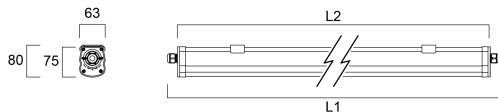

# START Waterproof Slim 600 IP65 2400lm 840

Item No: 0046030

START Waterproof Slim is a LED integrated polycarbonate housing luminaire with easy to access electrical terminal through bayonet lock end caps and tool-free electrical connection due to push-in terminal. Flexible installation as mounting brackets can be positioned freely on the luminaire. 19W; 2400lm; High efficiency with 126lm/W and 50,000 lifetime. SDCM ≤6; IP65; IK08; Class I; 648mm x 63mm x 75mm

### Dimensions (mm)

|         | L1   | L2   |
|---------|------|------|
| 0046030 | 648  | 601  |
| 0046031 | 1208 | 1161 |
| 0046032 | 1489 | 1442 |

## Physical data

|                             |      |
|-----------------------------|------|
| IP rating                   | IP65 |
| IK rating                   | IK08 |
| Nominal Product Length (mm) | 648  |
| Nominal Product Width (mm)  | 63   |
| Nominal Product Height (mm) | 75   |
| Weight (kg)                 | 0.75 |