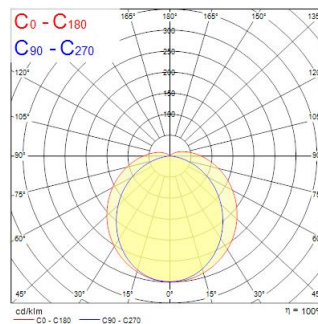

Photometrics

Distance [m]	Cone diameter [m]	Beam diameter [m]	Beam diameter [ft]	Beam diameter [in]	Illuminance [lx]
0.5	1.22 2.14	0.17 0.30	0.56 1.00	1.41 2.54	290 151
1.0	2.44 4.28	0.34 0.60	1.12 1.97	2.82 4.96	748 38
1.5	3.67 6.43	0.51 0.90	1.67 2.95	4.24 7.48	333 42
2.0	4.88 8.56	0.68 1.20	2.23 3.94	5.66 9.94	181 24
2.5	6.11 10.72	0.85 1.50	2.79 4.92	7.09 12.45	120 16
3.0	7.33 12.87	1.02 1.80	3.35 5.91	8.53 14.78	83 11