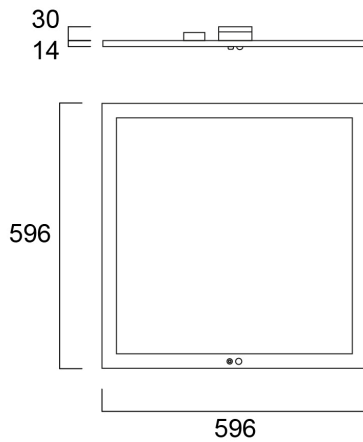

START Panel Flat UGR19 600x600 830 SSH

Item No: 0047039

SYLVANIA

Edge lit LED flat panel. SYLSMART Connected Building - Fully wireless, adaptive, dynamic smart system. 32 W, Warm White, 3000 K, 3325 lumens, 104 lm/W, 50000 hours lifetime (L70), PMMA opal diffuser, aluminium frame, steel body, electronic driver. (HxWxD) 50 x 596 x 596 mm

Technical Assets

Dimensions (mm)

Photometrics

Distance [m]	Cone diameter [m]	Beam diameter [m]	Beam diameter [m]	Illuminance [lx]
0.5	1.11	0.071	0.071	5329
1.0	2.23	0.142	0.142	1327
1.5	3.34	0.213	0.213	590
2.0	4.46	0.284	0.284	332
2.5	5.57	0.355	0.355	212
3.0	6.69	0.426	0.426	147

START Panel Flat UGR19 600x600 830 SSH

Item No: 0047039

Physical data

Housing colour	White
IP rating	IP40/20
IK rating	IK06
Diffuser finish	Prismatic
Diffuser material	PMMA Acrylic
Nominal Product Length (mm)	596
Nominal Product Width (mm)	596
Nominal Product Height (mm)	50
Weight (kg)	4.4
Recessed Depth (mm)	50

Packaging

Product EAN number	5410288470399
Packaging single length / height (cm)	70.0
Packaging single width (cm)	65.0
Packaging single depth (cm)	50.0
DUN14 (inner)	05410288470399
Units per outer package	1
Packaging outer length / height (cm)	70.0
Packaging outer width (cm)	65.0
Packaging outer depth (cm)	50.0