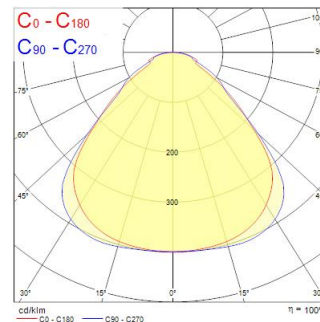

Technical Assets

Dimensions (mm)

Photometrics

Distance [m]	Cone diameter [m]	Beam diameter [m]	Beam diameter [m]	Illuminance [lx]
0.5	1.11	0.071	0.071	5329
1.0	2.23	0.142	0.142	1327
1.5	3.34	0.213	0.213	590
2.0	4.46	0.284	0.284	332
2.5	5.57	0.355	0.355	212
3.0	6.69	0.426	0.426	147

Distance [m] Cone diameter [m] Illuminance [lx]
C0 - C180 (Half beam angle: 96.2°)

START Panel Flat UGR19 600x600 830 SSH

Item No: 0047039

SYLVANIA

General data

Product name	START Panel Flat UGR19 600x600 830 SSH
Technology	LED
Housing	Steel
Mount	Ceiling recessed mounting, Ceiling surface mounting, Suspended
Environment	Interior
General application	Education, Office
Operating temperature range (°C)	-20°C...+0°C
Performance ambient temperature Tq (°C)	25
ETIM Class	EC002892
Warranty	5 years

Optical data

Fixture luminous flux (lm)	3325
Luminaire efficacy (lm/W)	103.9
LOR (%)	100
Correlated colour temperature (k)	3000
Light colour	Warm White
CRI (Ra)	80
Colour Variation Initial (SDCM)	SDCM3
Beam Angle (°)	90
Glare control	< 19
Photobiological Risk Group	RG0