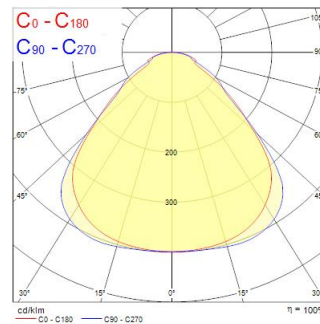

### Dimensions (mm)

### Photometrics

Distance [m]	Cone diameter [m]	Beam diameter [m]	Illuminance [lx]
0.5	1.11	0.71	5505
1.0	2.23	1.42	1377
1.5	3.34	2.13	612
2.0	4.46	2.84	344
2.5	5.57	3.55	220
3.0	6.69	4.26	153

Distance [m] Cone diameter [m] Illuminance [lx]  
C0 - C180 (Half beam angle: 96.2°)