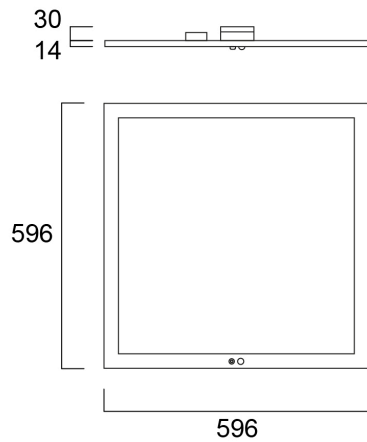

# START Panel Flat UGR19 600x600 840 SSH

Item No: 0047040

**SYLVANIA**

Edge lit LED flat panel. SYLSMART Connected Building - Fully wireless, adaptive, dynamic smart system. 32 W, Neutral White, 4000 K, 3500 lumens, 109 lm/W, 50000 hours lifetime (L70), PMMA opal diffuser, aluminium frame, steel body, electronic driver. (HxWxD) 50 x 596 x 596 mm

### Dimensions (mm)

## Physical data

Housing colour	White
IP rating	IP40/20
IK rating	IK06
Diffuser finish	Prismatic
Diffuser material	PMMA Acrylic
Nominal Product Length (mm)	596
Nominal Product Width (mm)	596
Nominal Product Height (mm)	50
Weight (kg)	4.4
Recessed Depth (mm)	50

## Packaging

Product EAN number	5410288470405
Packaging single length / height (cm)	70.0
Packaging single width (cm)	65.0
Packaging single depth (cm)	5.0
DUN14 (inner)	05410288470405
Units per outer package	1
Packaging outer length / height (cm)	70.0
Packaging outer width (cm)	65.0
Packaging outer depth (cm)	5.0