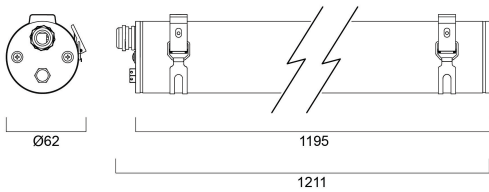

Technical Assets

Dimensions (mm)

Photometrics

START Waterproof Tubular 1200 IP66 4200lm 840 PC

Item No: 0047155

SYLVANIA

General data

Product name	START Waterproof Tubular 1200 IP66 4200lm 840 PC
Technology	LED
Cap/Base	N/A
Housing	PC Polycarbonate, Polyester
Built in presence detector	NONE
General application	Logistics & Industry
Operating temperature range (°C)	-25°C...+50°C
Virtual assistant compatibility	N/A
ETIM Class	EC000109
E-number FI	4357126
Warranty	5 years

Optical data

Fixture luminous flux (lm)	4200
Luminaire efficacy (lm/W)	120
Correlated colour temperature (k)	4000
Light colour	Cool White
CRI (Ra)	80
Beam Angle (°)	120
Photobiological Risk Group	RG1

Electrical data

Lifetime data

Lifespan L70 B50	68000
Lifespan L80 B50	50000
Lifespan L80 B20	42800

START Waterproof Tubular 1200 IP66 4200lm 840 PC

Item No: 0047155

SYLVANIA

Physical data

Housing colour	White
IP rating	IP66
IK rating	IK10
Nominal Product Length (mm)	1190
Nominal Product Diameter (mm)	62
Weight (kg)	1.24

Packaging

Product EAN number	5410288471556
Packaging single length / height (cm)	127.5
Packaging single width (cm)	7.7
Packaging single depth (cm)	7.7
DUN14 (inner)	15410288471553
Units per outer package	6
Packaging outer length / height (cm)	130.0
Packaging outer width (cm)	25.1
Packaging outer depth (cm)	17.8