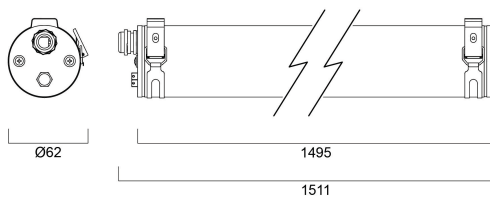

Technical Assets

Dimensions (mm)

Photometrics

START Waterproof Tubular 1500 IP66 6000lm 840 PC

Item No: 0047156

SYLVANIA

General data

Product name	START Waterproof Tubular 1500 IP66 6000lm 840 PC
Technology	LED
Cap/Base	N/A
Housing	PC Polycarbonate, Polyester
Built in presence detector	NONE
General application	Logistics & Industry
Operating temperature range (°C)	-25°C...+50°C
Virtual assistant compatibility	N/A
ETIM Class	EC000109
E-number FI	4357127
Warranty	5 years

Optical data

Fixture luminous flux (lm)	6000
Luminaire efficacy (lm/W)	120
Correlated colour temperature (k)	4000
Light colour	Cool White
CRI (Ra)	80
Beam Angle (°)	120
Photobiological Risk Group	RG1

Electrical data

Lifetime data

Lifespan L70 B50	68000
Lifespan L80 B50	50000
Lifespan L80 B20	42800

START Waterproof Tubular 1500 IP66 6000lm 840 PC

Item No: 0047156

Physical data

Housing colour	White
IP rating	IP66
IK rating	IK10
Nominal Product Length (mm)	1495
Nominal Product Diameter (mm)	62
Weight (kg)	1.55

Packaging

Product EAN number	5410288471563
Packaging single length / height (cm)	158.5
Packaging single width (cm)	7.7
Packaging single depth (cm)	7.7
DUN14 (inner)	15410288471560
Units per outer package	4
Packaging outer length / height (cm)	160.0
Packaging outer width (cm)	17.1
Packaging outer depth (cm)	17.8