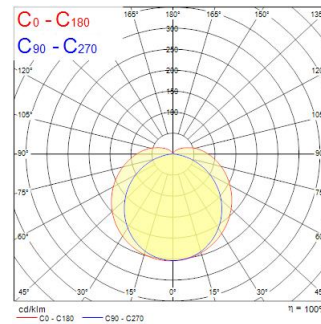

Photometrics