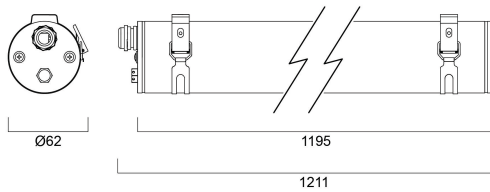

Technical Assets

Dimensions (mm)

Photometrics

START Waterproof Tubular 1200 IP66 3900lm 830 PC

Item No: 0047157

SYLVANIA

General data

Product name	START Waterproof Tubular 1200 IP66 3900lm 830 PC
Technology	LED
Cap/Base	N/A
Housing	PC Polycarbonate, Polyester
Built in presence detector	NONE
General application	Logistics & Industry
Operating temperature range (°C)	-25°C...+50°C
Virtual assistant compatibility	N/A
ETIM Class	EC000109
E-number FI	4357128
Warranty	5 years

Optical data

Fixture luminous flux (lm)	3900
Luminaire efficacy (lm/W)	111
Correlated colour temperature (k)	3000
Light colour	Warm White
CRI (Ra)	80
Beam Angle (°)	120
Photobiological Risk Group	RG1

Electrical data

Lifetime data

Lifespan L70 B50	68000
Lifespan L80 B50	50000
Lifespan L80 B20	42800

START Waterproof Tubular 1200 IP66 3900lm 830 PC

Item No: 0047157

SYLVANIA

Physical data

Housing colour	White
IP rating	IP66
IK rating	IK10
Nominal Product Length (mm)	1190
Nominal Product Diameter (mm)	62
Weight (kg)	1.24

Packaging

Product EAN number	5410288471570
Packaging single length / height (cm)	127.5
Packaging single width (cm)	7.7
Packaging single depth (cm)	7.7
DUN14 (inner)	15410288471577
Units per outer package	6
Packaging outer length / height (cm)	130.0
Packaging outer width (cm)	25.1
Packaging outer depth (cm)	17.8