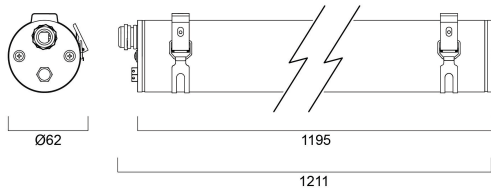

# START Waterproof Tubular 1200 IP66 4600lm 840 PE

Item No: 0047182

**SYLVANIA**

START Waterproof Tubular is an aesthetically attractive integrated LED fixture. Easy to install with 304 stainless steel fixing brackets for ceiling mounting. Polyethylene housing; 4000K; 35W; 4600lm; High efficiency with 131lm/W and lumen maintenance L80:B50 of 54,000 hours lifetime. IP66; IK08; Class I; 1195mm x 70mm. Can be suspended with additional accessory (SKU 0046035).

### Dimensions (mm)

## Physical data

IP rating	IP66
IK rating	IK08
Nominal Product Length (mm)	1195
Nominal Product Width (mm)	70
Nominal Product Height (mm)	70
Weight (kg)	2.5

## Packaging

Product EAN number	5410288471822
Packaging single length / height (cm)	133.5
Packaging single width (cm)	10.5
Packaging single depth (cm)	10.5
DUN14 (inner)	15410288471829
Units per outer package	2
Packaging outer length / height (cm)	135.0
Packaging outer width (cm)	23.0
Packaging outer depth (cm)	23.0