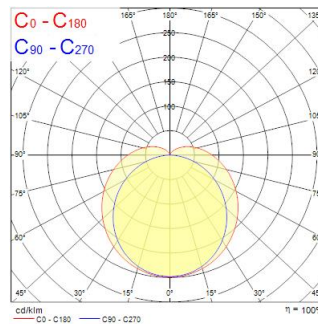

### Dimensions (mm)

### Photometrics

Distance [m]	Cone diameter [m]	Beam angle [°]	Beam diameter [m]	Illuminance [lx]
0.5	1.48 3.33	111.8°	1.48 3.33	4573 400
1.0	2.95 6.67	111.8°	2.95 6.67	1144 101
1.5	4.43 10.00	111.8°	4.43 10.00	509 46
2.0	5.91 13.33	111.8°	5.91 13.33	286 26
2.5	7.38 16.67	111.8°	7.38 16.67	183 16
3.0	8.86 20.00	111.8°	8.86 20.00	127 11

Distance [m]    Cone diameter [m]    Illuminance [lx]  
 — C0 - C180 (Half beam angle: 146.8°)  
 — C90 - C270 (Half beam angle: 111.8°)