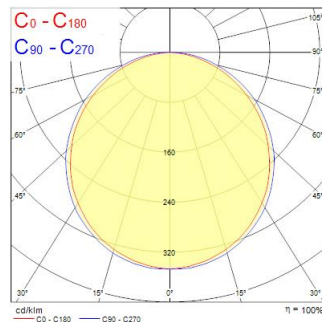

START Panel Flat 600x600 HE 4300Lm 840

Item No: 0047215

SYLVANIA

Edge lit LED flat panel. Low Flicker, 35 W, Neutral White, 4000 K, 4300 lumens, high efficacy, 123 lm/W, Average lifespan: 120.000Hrs, PMMA opal diffuser, aluminium frame, steel body, electronic non dimmable driver. (HxWxD) 9.5 x 595 x 595 mm

Technical Assets

Dimensions (mm)

Photometrics

Distance [m]	Cone diameter [m]	Illuminance [lx]
0.5	1.56 1.42	833 475 373
1.0	3.12 2.85	166 119 147
1.5	4.67 4.27	69 51 64
2.0	6.23 5.69	37 28 35
2.5	7.78 7.11	24 18 23
3.0	9.35 8.54	16 12 15

Distance [m] Cone diameter [m] Illuminance [lx]
 — C0 - C180 (Half beam angle: 100.0°)
 — C90 - C270 (Half beam angle: 114.0°)

START Panel Flat 600x600 HE 4300Lm 840

Item No: 0047215

SYLVANIA

General data

Optical data

Fixture luminous flux (lm)	4,350
Luminaire efficacy (lm/W)	124
Correlated colour temperature (k)	4000
Light colour	Neutral White
CRI (Ra)	80
Colour Variation Initial (SDCM)	SDCM5
Beam Angle (°)	120
Distribution type	Symmetric
Photobiological Risk Group	RG0