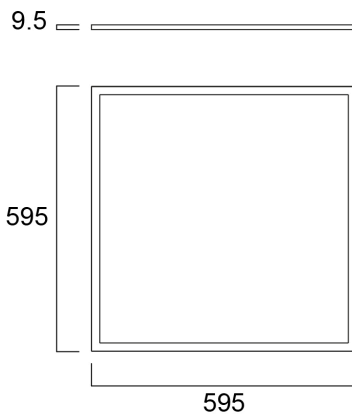

START Panel Flat 600x600 HE 4300Lm 840

Item No: 0047215

SYLVANIA

Edge lit LED flat panel. Low Flicker, 35 W, Neutral White, 4000 K, 4300 lumens, high efficacy, 123 lm/W, Average lifespan: 120.000Hrs, PMMA opal diffuser, aluminium frame, steel body, electronic non dimmable driver. (HxWxD) 9.5 x 595 x 595 mm

Technical Assets

Dimensions (mm)

Photometrics

Distance [m]	Cone diameter [m]	Illuminance [lx]
0.5	1.56 1.42	833 475 373
1.0	3.12 2.85	166 119 147
1.5	4.67 4.27	69 51 64
2.0	6.23 5.69	37 28 35
2.5	7.78 7.11	24 18 23
3.0	9.35 8.54	16 12 15

Distance [m] Cone diameter [m] Illuminance [lx]
 — C0 - C180 (Half beam angle: 100.0°)
 — C90 - C270 (Half beam angle: 114.0°)

START Panel Flat 600x600 HE 4300Lm 840

Item No: 0047215

SYLVANIA

General data

Lifetime data

Lifespan L70 B50	120000
------------------	--------

Physical data

Housing colour	RAL 9003 - Signal white
IP rating	IP40/20
IK rating	IK03
Nominal Product Length (mm)	595
Nominal Product Width (mm)	595
Nominal Product Height (mm)	9.5
Weight (kg)	2.511
Recessed Depth (mm)	38