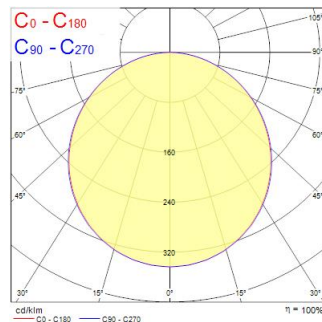

START Panel Flat 600x600 HE DALI 4500Lm 840

Item No: 0047219

SYLVANIA

Edge lit LED flat panel. Low Flicker, 35 W, Neutral White, 4000 K, 4500 lumens, high efficacy, 129 lm/W, Average lifespan: 120.000Hrs, PMMA opal diffuser, aluminium frame, steel body, push-dim DALI driver of TRIDONIC (LCA 45W 500–1400mA one4all SR PRE 28000672). (HxWxD) 9.5 x 595 x 595 mm

Technical Assets

Dimensions (mm)

Photometrics

Distance [m]	Cone diameter [m]	Beam angle [°]	Beam diameter [m]	Beam diameter [ft]	Illuminance [lx]
0.5	1.52 1.50	113.27°	1.52	5.0	172
1.0	3.03 3.00	113.27°	3.03	10.0	86
1.5	4.55 4.50	113.27°	4.55	15.0	57
2.0	6.07 6.00	113.27°	6.07	20.0	43
2.5	7.58 7.50	113.27°	7.58	25.0	35
3.0	9.10 9.00	113.27°	9.10	30.0	29

Optical data

Fixture luminous flux (lm)	4,500
Luminaire efficacy (lm/W)	129
Correlated colour temperature (k)	4000
Light colour	Neutral White
CRI (Ra)	80
Colour Variation Initial (SDCM)	SDCM5
Beam Angle (°)	120
Distribution type	Symmetric
Photobiological Risk Group	RG0

Lifetime data

Lifespan L70 B50 | 120000

START Panel Flat 600x600 HE DALI 4500Lm 840

Item No: 0047219

SYLVANIA

Physical data

Housing colour	RAL 9003 - Signal white
IP rating	IP40/20
IK rating	IK03
Nominal Product Length (mm)	595
Nominal Product Width (mm)	595
Nominal Product Height (mm)	9.5
Weight (kg)	2.572
Recessed Depth (mm)	38