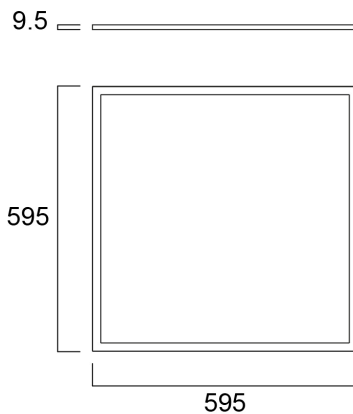

START Panel Flat 600x600 HE DALI 4500Lm 840

Item No: 0047219

SYLVANIA

Edge lit LED flat panel. Low Flicker, 35 W, Neutral White, 4000 K, 4500 lumens, high efficacy, 129 lm/W, Average lifespan: 120.000Hrs, PMMA opal diffuser, aluminium frame, steel body, push-dim DALI driver of TRIDONIC (LCA 45W 500–1400mA one4all SR PRE 28000672). (HxWxD) 9.5 x 595 x 595 mm

Technical Assets

Dimensions (mm)

Photometrics

Distance [m]	Cone diameter [m]	Beam angle [°]	Beam diameter [m]	Beam diameter [ft]	Illuminance [lx]
0.5	1.52 1.50	113.27°	1.52	5.0	172
1.0	3.03 3.00	113.27°	3.03	10.0	86
1.5	4.55 4.50	113.27°	4.55	15.0	57
2.0	6.07 6.00	113.27°	6.07	20.0	43
2.5	7.58 7.50	113.27°	7.58	25.0	35
3.0	9.10 9.00	113.27°	9.10	30.0	29

Lifetime data

Lifespan L70 B50 | 120000

START Panel Flat 600x600 HE DALI 4500Lm 840

Item No: 0047219

SYLVANIA

Physical data

Housing colour	RAL 9003 - Signal white
IP rating	IP40/20
IK rating	IK03
Nominal Product Length (mm)	595
Nominal Product Width (mm)	595
Nominal Product Height (mm)	9.5
Weight (kg)	2.572
Recessed Depth (mm)	38

Packaging

Product EAN number	5410288472195
Packaging single length / height (cm)	69.8
Packaging single width (cm)	4.3
Packaging single depth (cm)	63.0
DUN14 (inner)	15410288472192
Units per outer package	2
Packaging outer length / height (cm)	72.7
Packaging outer width (cm)	10.6
Packaging outer depth (cm)	65.1