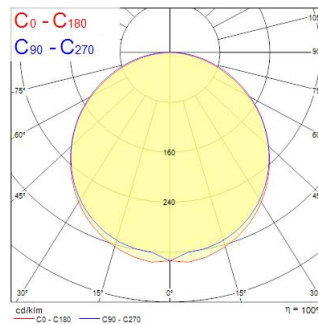

Photometrics

Distance [m]	Cone diameter [m]	Illuminance [lx]
0.5	1.55 1.51	8171 E(C90) 57.1° 442 E(C0) 56.4° 472
1.0	3.09 3.01	1634 E(C90) 57.1° 110 E(C0) 56.4° 118
1.5	4.64 4.52	812 E(C90) 57.1° 49 E(C0) 56.4° 51
2.0	6.18 6.02	344 E(C90) 57.1° 28 E(C0) 56.4° 30
2.5	7.73 7.53	220 E(C90) 57.1° 18 E(C0) 56.4° 19
3.0	9.27 9.03	153 E(C90) 57.1° 14 E(C0) 56.4° 15

Distance [m]   Cone diameter [m]   Illuminance [lx]
— C0 - C180 (Half beam angle: 112.27°)
— C90 - C270 (Half beam angle: 114.27°)