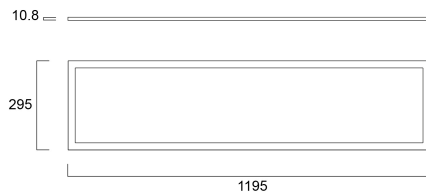

# START Panel Flat 1200x300 HE 4300Lm 830

Item No: 0047220

**SYLVANIA**

Edge lit LED flat panel. Low Flicker, 35 W, Warm White, 3000 K, 4300 lumens, high efficacy, 123 lm/W, Average lifespan: 120.000Hrs, PMMA opal diffuser, aluminium frame, steel body, electronic non dimmable driver. (HxWxD) 10.8 x 1195 x 295 mm

### Dimensions (mm)

## Physical data

Housing colour	RAL 9003 - Signal white
IP rating	IP40/20
IK rating	IK03
Nominal Product Length (mm)	1195
Nominal Product Width (mm)	295
Nominal Product Height (mm)	10.8
Weight (kg)	2.663
Recessed Depth (mm)	39