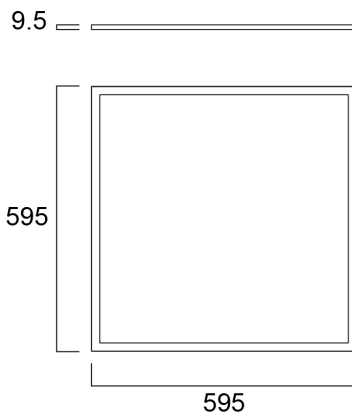

# START Panel Flat UGR19 600x600 4000Lm 830

Item No: 0047228

**SYLVANIA**

Edge lit LED flat panel with low glare (UGR<19). Low Flicker, 40 W, Warm White, 3000 K, 4000 lumens, 100 lm/W, 50000 hours lifetime (L70), prismatic diffuser, aluminium frame, steel body, electronic non dimmable driver. (HxWxD) 9.5 x 595 x 595 mm

### Dimensions (mm)

## Physical data

Housing colour	RAL 9003 - Signal white
IP rating	IP40/20
IK rating	IK03
Diffuser finish	Prismatic
Nominal Product Length (mm)	595
Nominal Product Width (mm)	595
Nominal Product Height (mm)	9.5
Weight (kg)	2.653
Recessed Depth (mm)	38

### Packaging

Product EAN number	5410288472287
Packaging single length / height (cm)	63.0
Packaging single width (cm)	4.4
Packaging single depth (cm)	67.5
DUN14 (inner)	15410288472284
Units per outer package	2
Packaging outer length / height (cm)	65.0
Packaging outer width (cm)	10.8
Packaging outer depth (cm)	69.5