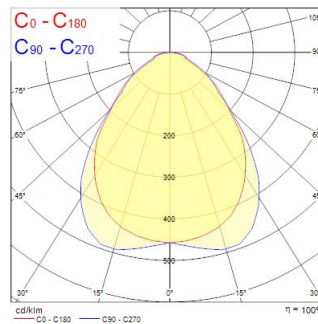

# START Panel Flat UGR19 600x600 4000Lm 830

Item No: 0047228

**SYLVANIA**

Edge lit LED flat panel with low glare (UGR<19). Low Flicker, 40 W, Warm White, 3000 K, 4000 lumens, 100 lm/W, 50000 hours lifetime (L70), prismatic diffuser, aluminium frame, steel body, electronic non dimmable driver. (HxWxD) 9.5 x 595 x 595 mm

### Dimensions (mm)

### Photometrics

0.5	0.94	5071 5100	43.2°	727 1405
1.0	1.88	5071 5100	43.2°	1809 352
1.5	2.82	5071 5100	43.2°	804 158
2.0	3.76	5071 5100	43.2°	451 98
2.5	4.70	5071 5100	43.2°	289 58
3.0	5.63	5071 5100	43.2°	201 38

Distance [m]    Cone diameter [m]    Illuminance [lx]  
C0 - C180 (Half beam angle: 86.4°)