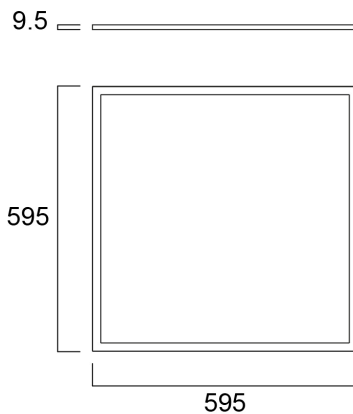

START Panel Flat UGR19 600x600 4800Lm 840

Item No: 0047231

Edge lit LED flat panel with low glare (UGR<19). Low Flicker, 48 W, Neutral White, 4000 K, 4800 lumens, 100 lm/W, Average lifespan: 120.000Hrs, prismatic diffuser, aluminium frame, steel body, electronic non dimmable driver. (HxWxD) 9.5 x 595 x 595 mm

Technical Assets

Dimensions (mm)

Photometrics

Distance [m]	Cone diameter [m]	Beam diameter [m]	Beam angle [°]	Beam angle [°]	Beam angle [°]	Illuminance [lx]
0.5	0.89	0.86	41°	41°	43°	970
			41°	41°	43°	190
			41°	41°	43°	150
1.0	1.79	1.90	41°	41°	43°	234
			41°	41°	43°	477
			41°	41°	43°	481
1.5	2.68	2.86	41°	41°	43°	100
			41°	41°	43°	212
			41°	41°	43°	251
2.0	3.58	3.90	41°	41°	43°	673
			41°	41°	43°	119
			41°	41°	43°	113
2.5	4.47	4.74	41°	41°	43°	381
			41°	41°	43°	70
			41°	41°	43°	71
3.0	5.36	5.69	41°	41°	43°	255
			41°	41°	43°	88
			41°	41°	43°	80

Lifetime data

Lifespan L70 B50	120000
------------------	--------

Physical data

Housing colour	RAL 9003 - Signal white
IP rating	IP40/20
IK rating	IK03
Diffuser finish	Prismatic
Nominal Product Length (mm)	595
Nominal Product Width (mm)	595
Nominal Product Height (mm)	9.5
Weight (kg)	2.713
Recessed Depth (mm)	45

START Panel Flat UGR19 600x600 4800Lm 840

Item No: 0047231

SYLVANIA

Packaging

Product EAN number	5410288472317
Packaging single length / height (cm)	63.0
Packaging single width (cm)	4.4
Packaging single depth (cm)	67.5
DUN14 (inner)	15410288472314
Units per outer package	2
Packaging outer length / height (cm)	65.0
Packaging outer width (cm)	10.8
Packaging outer depth (cm)	69.5