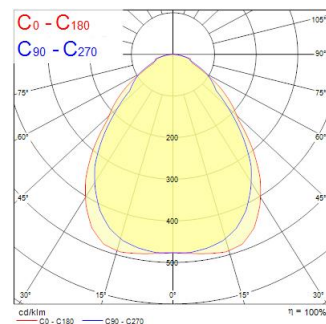

START Panel Flat UGR19 600x600 4800Lm 840

Item No: 0047231

Edge lit LED flat panel with low glare (UGR<19). Low Flicker, 48 W, Neutral White, 4000 K, 4800 lumens, 100 lm/W, Average lifespan: 120.000Hrs, prismatic diffuser, aluminium frame, steel body, electronic non dimmable driver. (HxWxD) 9.5 x 595 x 595 mm

Technical Assets

Dimensions (mm)

Photometrics

Distance [m]	Cone diameter [m]	Beam diameter [m]	Beam angle [°]	Beam angle [°]	Beam angle [°]	Illuminance [lx]
0.5	0.89	0.86	41°	41°	43°	970
			41°	41°	43°	190
			41°	41°	43°	150
1.0	1.79	1.90	41°	41°	43°	234
			41°	41°	43°	477
			41°	41°	43°	481
1.5	2.68	2.86	41°	41°	43°	100
			41°	41°	43°	212
			41°	41°	43°	251
2.0	3.58	3.90	41°	41°	43°	673
			41°	41°	43°	119
			41°	41°	43°	113
2.5	4.47	4.74	41°	41°	43°	381
			41°	41°	43°	70
			41°	41°	43°	71
3.0	5.36	5.69	41°	41°	43°	255
			41°	41°	43°	88
			41°	41°	43°	80

Optical data

Fixture luminous flux (lm)	4800
Luminaire efficacy (lm/W)	100
Correlated colour temperature (k)	4000
Light colour	Neutral White
CRI (Ra)	80
Colour Variation Initial (SDCM)	SDCM5
Beam Angle (°)	90
Distribution type	Symmetric
Glare control	< 19
Photobiological Risk Group	RG0

Lifetime data

Lifespan L70 B50	120000
------------------	--------

Physical data

Housing colour	RAL 9003 - Signal white
IP rating	IP40/20
IK rating	IK03
Diffuser finish	Prismatic
Nominal Product Length (mm)	595
Nominal Product Width (mm)	595
Nominal Product Height (mm)	9.5
Weight (kg)	2.713
Recessed Depth (mm)	45