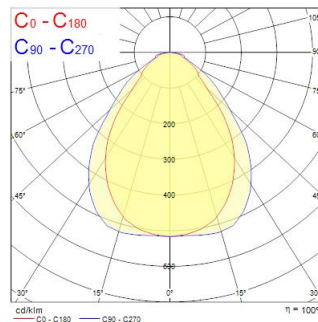

START Panel Flat UGR19 1200x600 5500Lm 840

Item No: 0047235

SYLVANIA

Edge lit LED flat panel with low glare (UGR<19). Low Flicker, 55 W, Neutral White, 4000 K, 5500 lumens, 100 lm/W, Average lifespan: 120.000Hrs, prismatic diffuser, aluminium frame, steel body, electronic non dimmable driver. (HxWxD) 10.8 x 1195 x 595 mm

Technical Assets

Dimensions (mm)

Photometrics

0.5	0.97 0.79	1130 E17 E1C90 44° E1C00 30°	2117 2142
1.0	1.94 1.58	2837 E17 E1C90 44° E1C00 30°	529 688
1.5	2.92 2.37	1238 E17 E1C90 44° E1C00 30°	228 292
2.0	3.89 3.16	707 E17 E1C90 44° E1C00 30°	132 171
2.5	4.86 3.95	482 E17 E1C90 44° E1C00 30°	88 110
3.0	5.83 4.74	314 E17 E1C90 44° E1C00 30°	59 78

Distance [m] Cone diameter [m] Illuminance [lx]

— C0 - C180 (Half beam angle: 76.9°)
— C90 - C270 (Half beam angle: 66.4°)

START Panel Flat UGR19 1200x600 5500Lm 840

Item No: 0047235

SYLVANIA

General data

Product name	START Panel Flat UGR19 1200x600 5500Lm 840
Technology	LED
Housing	Aluminium
Mount	Ceiling recessed mounting, Ceiling surface mounting, Suspended
Environment	Interior
General application	Education, Office
Operating temperature range (°C)	-20°C...+40°C
Performance ambient temperature Tq (°C)	25
ETIM Class	EC002892
E-number FI	4276956
Warranty	5 years

Optical data

Fixture luminous flux (lm)	5,500
Luminaire efficacy (lm/W)	100
Correlated colour temperature (k)	4000
Light colour	Neutral White
CRI (Ra)	80
Colour Variation Initial (SDCM)	SDCM5
Beam Angle (°)	90
Distribution type	Symmetric
Glare control	< 19
Photobiological Risk Group	RG0