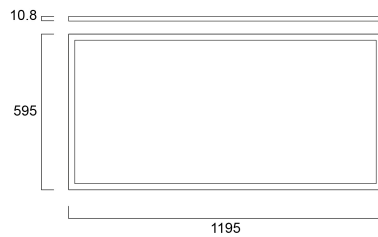

START Panel Flat UGR19 1200x600 5500Lm 840

Item No: 0047235

SYLVANIA

Edge lit LED flat panel with low glare (UGR<19). Low Flicker, 55 W, Neutral White, 4000 K, 5500 lumens, 100 lm/W, Average lifespan: 120.000Hrs, prismatic diffuser, aluminium frame, steel body, electronic non dimmable driver. (HxWxD) 10.8 x 1195 x 595 mm

Technical Assets

Dimensions (mm)

Photometrics

0.5	0.97 0.79	1130 E17 E1C90 44° E1C00 30°	2117 2142
1.0	1.94 1.58	2837 E17 E1C90 44° E1C00 30°	529 688
1.5	2.92 2.37	1238 E17 E1C90 44° E1C00 30°	228 292
2.0	3.89 3.16	707 E17 E1C90 44° E1C00 30°	132 171
2.5	4.86 3.95	482 E17 E1C90 44° E1C00 30°	88 110
3.0	5.83 4.74	314 E17 E1C90 44° E1C00 30°	59 78

Distance [m] Cone diameter [m] Illuminance [lx]

— C0 - C180 (Half beam angle: 76.9°)
— C90 - C270 (Half beam angle: 66.4°)

START Panel Flat UGR19 1200x600 5500Lm 840

Item No: 0047235

SYLVANIA

General data

Product name	START Panel Flat UGR19 1200x600 5500Lm 840
Technology	LED
Housing	Aluminium
Mount	Ceiling recessed mounting, Ceiling surface mounting, Suspended
Environment	Interior
General application	Education, Office
Operating temperature range (°C)	-20°C...+40°C
Performance ambient temperature Tq (°C)	25
ETIM Class	EC002892
E-number FI	4276956
Warranty	5 years

Lifetime data

Lifespan L70 B50	120000
------------------	--------

Physical data

Housing colour	RAL 9003 - Signal white
IP rating	IP40/20
IK rating	IK03
Diffuser finish	Prismatic
Nominal Product Length (mm)	1195
Nominal Product Width (mm)	595
Nominal Product Height (mm)	10.8
Weight (kg)	2.861
Recessed Depth (mm)	39