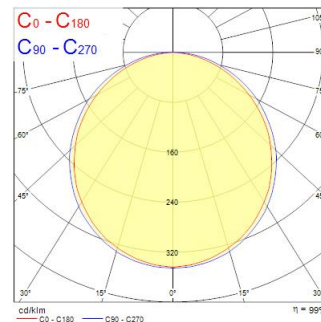

START Panel Flat 625x625 HE 4300Lm 840

Item No: 0047241

SYLVANIA

Edge lit LED flat panel. Low Flicker, 35 W, Neutral White, 4000 K, 4300 lumens, high efficacy, 123 lm/W, Average lifespan: 120.000Hrs, PMMA opal diffuser, aluminium frame, steel body, electronic non dimmable driver. (HxWxD) 10 x 621 x 621 mm

Technical Assets

Dimensions (mm)

Photometrics

Distance [m]	Cone diameter [m]	Illuminance [lx]
0.5	1.55 1.42	890 1077 1200
1.0	3.10 2.85	445 439 400
1.5	4.65 4.27	297 333 311
2.0	6.21 5.69	223 260 244
2.5	7.76 7.11	178 208 194
3.0	9.31 8.54	146 173 160

Distance [m] Cone diameter [m] Illuminance [lx]
 — C0 - C180 (Half beam angle: 100.9°)
 — C90 - C270 (Half beam angle: 114.4°)

START Panel Flat 625x625 HE 4300Lm 840

Item No: 0047241

SYLVANIA

General data

Optical data

Fixture luminous flux (lm)	4,350
Luminaire efficacy (lm/W)	124
Correlated colour temperature (k)	4000
Light colour	Neutral White
CRI (Ra)	80
Colour Variation Initial (SDCM)	SDCM5
Beam Angle (°)	120
Distribution type	Symmetric
Photobiological Risk Group	RG0