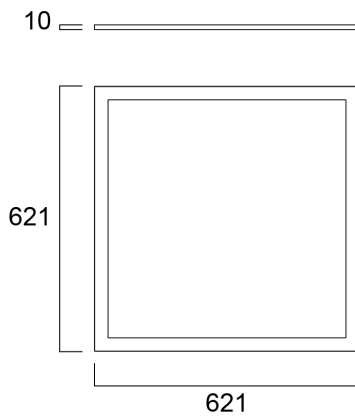

START Panel Flat 625x625 HE 4300Lm 840

Item No: 0047241

SYLVANIA

Edge lit LED flat panel. Low Flicker, 35 W, Neutral White, 4000 K, 4300 lumens, high efficacy, 123 lm/W, Average lifespan: 120.000Hrs, PMMA opal diffuser, aluminium frame, steel body, electronic non dimmable driver. (HxWxD) 10 x 621 x 621 mm

Technical Assets

Dimensions (mm)

Photometrics

Distance [m]	Cone diameter [m]	Illuminance [lx]
0.5	1.55 1.42	890 1077 1200
1.0	3.10 2.85	445 439 400
1.5	4.65 4.27	297 333 311
2.0	6.21 5.69	223 260 244
2.5	7.76 7.11	178 208 194
3.0	9.31 8.54	146 173 160

Distance [m] Cone diameter [m] Illuminance [lx]
 — C0 - C180 (Half beam angle: 100.9°)
 — C90 - C270 (Half beam angle: 114.4°)

START Panel Flat 625x625 HE 4300Lm 840

Item No: 0047241

SYLVANIA

General data

START Panel Flat 625x625 HE 4300Lm 840

Item No: 0047241

Packaging

Product EAN number	5410288472416
Packaging single length / height (cm)	65.5
Packaging single width (cm)	4.4
Packaging single depth (cm)	70.0
DUN14 (inner)	15410288472413
Units per outer package	2
Packaging outer length / height (cm)	67.5
Packaging outer width (cm)	10.8
Packaging outer depth (cm)	72.0