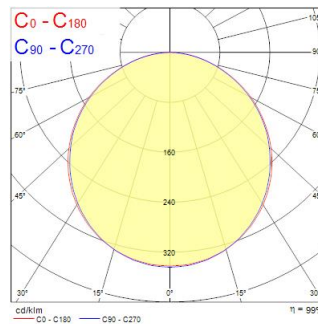

START Panel Flat 625x625 HE DALI 4300Lm 830

Item No: 0047242

SYLVANIA

Edge lit LED flat panel. Low Flicker, 35 W, Warm White, 3000 K, 4300 lumens, high efficacy, 123 lm/W, Average lifespan: 120.000Hrs, PMMA opal diffuser, aluminium frame, steel body, push-dim DALI driver of TRIDONIC (LCA 45W 500–1400mA one4all SR PRE 28000672). (HxWxD) 10 x 621 x 621 mm

Technical Assets

Dimensions (mm)

Photometrics

Distance [m]	Cone diameter [m]	Beam diameter [m]	Beam angle [°]	Beam diameter [m]	Beam angle [°]	Illuminance [lx]
0.5	1.48 1.52	0.50 0.50	59° 59°	0.50 0.50	59° 59°	8000 502 400
1.0	2.95 3.04	1.00 1.00	59° 59°	1.00 1.00	59° 59°	1414 138 117
1.5	4.43 4.57	1.50 1.50	59° 59°	1.50 1.50	59° 59°	638 58 52
2.0	5.91 6.08	2.00 2.00	59° 59°	2.00 2.00	59° 59°	354 23 20
2.5	7.38 7.61	2.50 2.50	59° 59°	2.50 2.50	59° 59°	226 14 13
3.0	8.86 9.13	3.00 3.00	59° 59°	3.00 3.00	59° 59°	157 14 13

Optical data

Fixture luminous flux (lm)	4,150
Luminaire efficacy (lm/W)	119
Correlated colour temperature (k)	3000
Light colour	Warm White
CRI (Ra)	80
Colour Variation Initial (SDCM)	SDCM5
Beam Angle (°)	120
Distribution type	Symmetric
Photobiological Risk Group	RG0

Lifetime data

Lifespan L70 B50	120000
------------------	--------

START Panel Flat 625x625 HE DALI 4300Lm 830

Item No: 0047242

SYLVANIA

Physical data

Housing colour	RAL 9003 - Signal white
IP rating	IP40/20
IK rating	IK03
Nominal Product Length (mm)	621
Nominal Product Width (mm)	621
Nominal Product Height (mm)	10
Weight (kg)	2.636
Recessed Depth (mm)	38