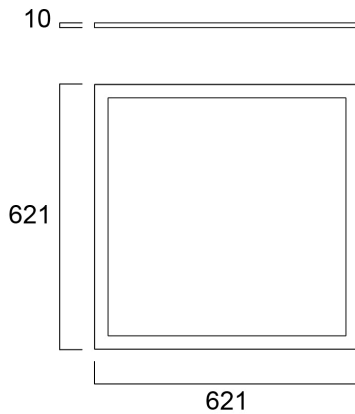

START Panel Flat 625x625 HE DALI 4300Lm 830

Item No: 0047242

SYLVANIA

Edge lit LED flat panel. Low Flicker, 35 W, Warm White, 3000 K, 4300 lumens, high efficacy, 123 lm/W, Average lifespan: 120.000Hrs, PMMA opal diffuser, aluminium frame, steel body, push-dim DALI driver of TRIDONIC (LCA 45W 500–1400mA one4all SR PRE 28000672). (HxWxD) 10 x 621 x 621 mm

Technical Assets

Dimensions (mm)

Photometrics

Distance [m]	Cone diameter [m]	Beam diameter [m]	Beam angle [°]	Beam diameter [m]	Beam angle [°]	Illuminance [lx]
0.5	1.48 1.52	0.50 0.50	59° 59°	0.50 0.50	59° 59°	8000 502 400
1.0	2.95 3.04	1.00 1.00	59° 59°	1.00 1.00	59° 59°	1414 138 117
1.5	4.43 4.57	1.50 1.50	59° 59°	1.50 1.50	59° 59°	638 58 52
2.0	5.91 6.08	2.00 2.00	59° 59°	2.00 2.00	59° 59°	354 23 20
2.5	7.38 7.61	2.50 2.50	59° 59°	2.50 2.50	59° 59°	226 14 13
3.0	8.86 9.13	3.00 3.00	59° 59°	3.00 3.00	59° 59°	157 14 13

Lifetime data

Lifespan L70 B50	120000
------------------	--------

START Panel Flat 625x625 HE DALI 4300Lm 830

Item No: 0047242

SYLVANIA

Physical data

Housing colour	RAL 9003 - Signal white
IP rating	IP40/20
IK rating	IK03
Nominal Product Length (mm)	621
Nominal Product Width (mm)	621
Nominal Product Height (mm)	10
Weight (kg)	2.636
Recessed Depth (mm)	38

Packaging

Product EAN number	5410288472423
Packaging single length / height (cm)	65.5
Packaging single width (cm)	4.4
Packaging single depth (cm)	70.0
DUN14 (inner)	15410288472420
Units per outer package	2
Packaging outer length / height (cm)	67.5
Packaging outer width (cm)	10.8
Packaging outer depth (cm)	72.0