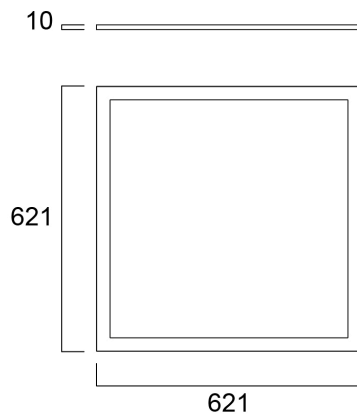

START Panel Flat 625x625 HE DALI 4300Lm 840

Item No: 0047243

SYLVANIA

Edge lit LED flat panel. Low Flicker, 35 W, Neutral White, 4000 K, 4300 lumens, high efficacy, 123 lm/W, Average lifespan: 120.000Hrs, PMMA opal diffuser, aluminium frame, steel body, push-dim DALI driver of TRIDONIC (LCA 45W 500–1400mA one4all SR PRE 28000672). (HxWxD) 10 x 621 x 621 mm

Technical Assets

Dimensions (mm)

Photometrics

Distance [m]	Cone diameter [m]	Beam angle [°]	Beam diameter [m]	Beam diameter [ft]	Beam diameter [in]	Illuminance [lx]
0.5	1.55 1.42	100° 90°	1.55 1.42	5'1"	4'7"	590 500
1.0	3.10 2.85	100° 90°	3.10 2.85	10'2"	9'4"	148 125
1.5	4.65 4.27	100° 90°	4.65 4.27	15'3"	13'6"	63 51
2.0	6.21 5.80	100° 90°	6.21 5.80	20'4"	18'9"	27 23
2.5	7.76 7.11	100° 90°	7.76 7.11	25'5"	23'0"	17 15
3.0	9.31 8.54	100° 90°	9.31 8.54	30'6"	27'6"	10 9

Lifetime data

Lifespan L70 B50	120000
------------------	--------

Physical data

Housing colour	RAL 9003 - Signal white
IP rating	IP40/20
IK rating	IK03
Nominal Product Length (mm)	621
Nominal Product Width (mm)	621
Nominal Product Height (mm)	10
Weight (kg)	2.636
Recessed Depth (mm)	38

START Panel Flat 625x625 HE DALI 4300Lm 840

Item No: 0047243

SYLVANIA

Packaging

Product EAN number	5410288472430
Packaging single length / height (cm)	65.5
Packaging single width (cm)	4.4
Packaging single depth (cm)	70.0
DUN14 (inner)	15410288472437
Units per outer package	2
Packaging outer length / height (cm)	67.5
Packaging outer width (cm)	10.8
Packaging outer depth (cm)	72.0