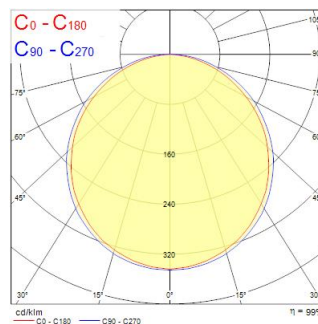

START Panel Flat 625x625 HE DALI 4300Lm 840

Item No: 0047243

SYLVANIA

Edge lit LED flat panel. Low Flicker, 35 W, Neutral White, 4000 K, 4300 lumens, high efficacy, 123 lm/W, Average lifespan: 120.000Hrs, PMMA opal diffuser, aluminium frame, steel body, push-dim DALI driver of TRIDONIC (LCA 45W 500–1400mA one4all SR PRE 28000672). (HxWxD) 10 x 621 x 621 mm

Technical Assets

Dimensions (mm)

Photometrics

Distance [m]	Cone diameter [m]	Beam angle [°]	Beam diameter [m]	Beam diameter [ft]	Beam diameter [in]	Illuminance [lx]
0.5	1.55 1.42	100° 90°	1.55 1.42	5'1"	4'7"	590 500
1.0	3.10 2.85	100° 90°	3.10 2.85	10'2"	9'4"	148 125
1.5	4.65 4.27	100° 90°	4.65 4.27	15'3"	13'6"	63 51
2.0	6.21 5.80	100° 90°	6.21 5.80	20'4"	18'9"	27 23
2.5	7.76 7.11	100° 90°	7.76 7.11	25'5"	23'0"	17 15
3.0	9.31 8.54	100° 90°	9.31 8.54	30'6"	27'6"	10 9

Optical data

Fixture luminous flux (lm)	4,350
Luminaire efficacy (lm/W)	124
Correlated colour temperature (k)	4000
Light colour	Neutral White
CRI (Ra)	80
Colour Variation Initial (SDCM)	SDCM5
Beam Angle (°)	120
Distribution type	Symmetric
Photobiological Risk Group	RG0

Lifetime data

Lifespan L70 B50	120000
------------------	--------

Physical data

Housing colour	RAL 9003 - Signal white
IP rating	IP40/20
IK rating	IK03
Nominal Product Length (mm)	621
Nominal Product Width (mm)	621
Nominal Product Height (mm)	10
Weight (kg)	2.636
Recessed Depth (mm)	38