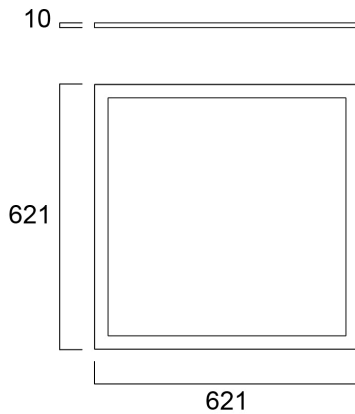

# START Panel Flat UGR19 625x625 4000Lm 830

Item No: 0047244

**SYLVANIA**

Edge lit LED flat panel with low glare (UGR<19). Low Flicker, 40 W, Warm White, 3000 K, 4000 lumens, 100 lm/W, Average lifespan: 120.000Hrs, prismatic diffuser, aluminium frame, steel body, electronic non dimmable driver. (HxWxD) 10 x 621 x 621 mm

### Dimensions (mm)

## Physical data

Housing colour	RAL 9003 - Signal white
IP rating	IP40/20
IK rating	IK03
Diffuser finish	Prismatic
Nominal Product Length (mm)	621
Nominal Product Width (mm)	621
Nominal Product Height (mm)	10
Weight (kg)	2.778
Recessed Depth (mm)	38

## Packaging

Product EAN number	5410288472447
Packaging single length / height (cm)	65.5
Packaging single width (cm)	4.4
Packaging single depth (cm)	70.0
DUN14 (inner)	15410288472444
Units per outer package	2
Packaging outer length / height (cm)	67.5
Packaging outer width (cm)	10.8
Packaging outer depth (cm)	72.0