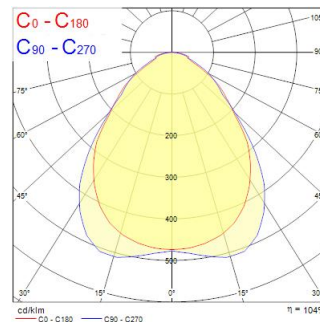

# START Panel Flat UGR19 625x625 4000Lm 830

Item No: 0047244

**SYLVANIA**

Edge lit LED flat panel with low glare (UGR<19). Low Flicker, 40 W, Warm White, 3000 K, 4000 lumens, 100 lm/W, Average lifespan: 120.000Hrs, prismatic diffuser, aluminium frame, steel body, electronic non dimmable driver. (HxWxD) 10 x 621 x 621 mm

### Dimensions (mm)

### Photometrics

0.5	0.94	5071 5100	43.2°	799 1480
1.0	1.88	5071 5100	43.2°	1575 300
1.5	2.82	5071 5100	43.2°	833 162
2.0	3.76	5071 5100	43.2°	489 91
2.5	4.70	5071 5100	43.2°	300 58
3.0	5.63	5071 5100	43.2°	208 41

Distance [m]      Cone diameter [m]      Illuminance [lx]  
C0 - C180 (Half beam angle: 86.4°)