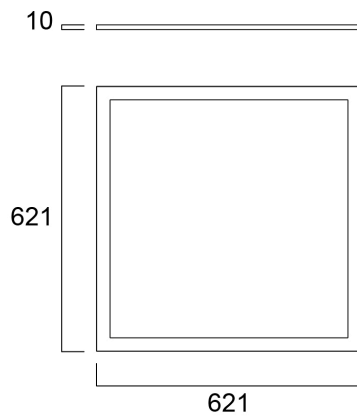

# START Panel Flat UGR19 625x625 4000Lm 840

Item No: 0047245

**SYLVANIA**

Edge lit LED flat panel with low glare (UGR<19). Low Flicker, 40 W, Neutral White, 4000 K, 4000 lumens, 100 lm/W, Average lifespan: 120.000Hrs, prismatic diffuser, aluminium frame, steel body, electronic non dimmable driver. (HxWxD) 10 x 621 x 621 mm

### Dimensions (mm)

## Physical data

Housing colour	RAL 9003 - Signal white
IP rating	IP40/20
IK rating	IK03
Diffuser finish	Prismatic
Nominal Product Length (mm)	621
Nominal Product Width (mm)	621
Nominal Product Height (mm)	10
Weight (kg)	2.778
Recessed Depth (mm)	38

## Packaging

Product EAN number	5410288472454
Packaging single length / height (cm)	65.5
Packaging single width (cm)	4.4
Packaging single depth (cm)	70.0
DUN14 (inner)	15410288472451
Units per outer package	2
Packaging outer length / height (cm)	67.5
Packaging outer width (cm)	10.8
Packaging outer depth (cm)	72.0