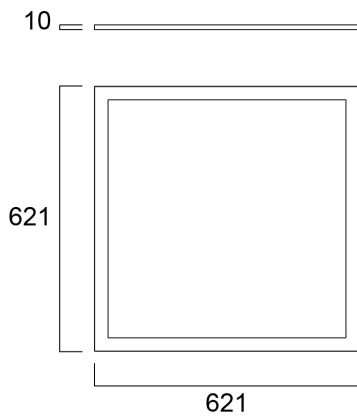

START Panel Flat UGR19 625x625 DALI 4000Lm 830

Item No: 0047246

SYLVANIA

Edge lit LED flat panel with low glare (UGR<19). Low Flicker, 40 W, Warm White, 3000 K, 4000 lumens, 100 lm/W, Average lifespan: 120.000Hrs, prismatic diffuser, aluminium frame, steel body, push-dim DALI driver of TRIDONIC. (HxWxD) 10 x 621 x 621 mm

Technical Assets

Dimensions (mm)

Photometrics

Distance [m]	Cone diameter [m]	Beam diameter [m]	Beam diameter [m]	Illuminance [lx]
0.5	0.94	0.94	0.94	799
1.0	1.88	1.88	1.88	199
1.5	2.82	2.82	2.82	88
2.0	3.76	3.76	3.76	49
2.5	4.70	4.70	4.70	32
3.0	5.63	5.63	5.63	21

Distance [m] Cone diameter [m] Illuminance [lx]
 C0 - C180 (Half beam angle: 86.4°)

START Panel Flat UGR19 625x625 DALI 4000Lm 830

Item No: 0047246

SYLVANIA

General data

Product name	START Panel Flat UGR19 625x625 DALI 4000Lm 830
Technology	LED
Housing	Aluminium
Mount	Ceiling recessed mounting, Ceiling surface mounting, Suspended
Environment	Interior
General application	Education, Office
Operating temperature range (°C)	-20°C...+40°C
Performance ambient temperature Tq (°C)	25
ETIM Class	EC002892
Warranty	5 years

Packaging

Product EAN number	5410288472461
Packaging single length / height (cm)	65.5
Packaging single width (cm)	4.4
Packaging single depth (cm)	70.0
DUN14 (inner)	15410288472468
Units per outer package	2
Packaging outer length / height (cm)	67.5
Packaging outer width (cm)	10.8
Packaging outer depth (cm)	72.0