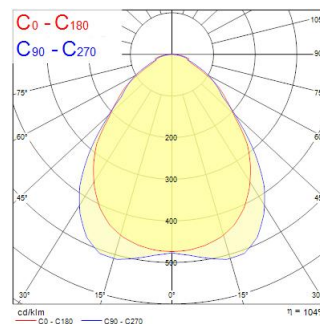

Photometrics

Distance [m]	Cone diameter [m]	Beam diameter [m]	Beam diameter [m]	Illuminance [lx]
0.5	0.94	0.94	0.94	799
1.0	1.88	1.88	1.88	199
1.5	2.82	2.82	2.82	88
2.0	3.76	3.76	3.76	49
2.5	4.70	4.70	4.70	32
3.0	5.63	5.63	5.63	21

Distance [m]   Cone diameter [m]   Illuminance [lx]
C0 - C180 (Half beam angle: 86.4°)