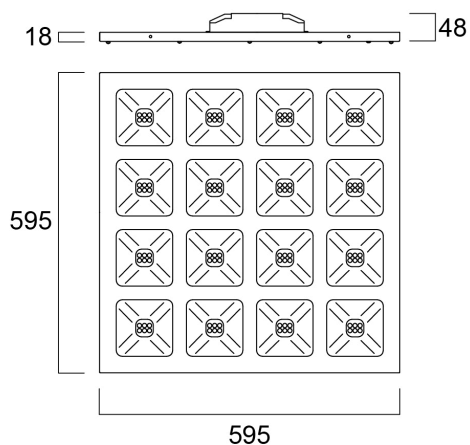

# QUADRO UGR16 600x600 MULTIPOWER 2050-4500LM 830

Item No: 0047251

**SYLVANIA**

**PRO**<sup>TM</sup>

Unique stylish recessed modular Led luminaire, ideal for general indoor lighting applications such as breakout areas, offices and meeting rooms. Steel frame with integrated reflector, passive cooling. Low glaring UGR<16. RG1, 75 degree beam angle , optical system: white painted reflector with total internal reflection lenses. Light color temperature: 3000K Warm White, total system power: 34W , total fixture output: 4500lm, efficacy: 140 lm/W, Ra80 typical, LED chromacity: 3 step MacAdam ellipse (SDCM3), lifespan: 77,000 hours at 80% of the original output (L80B20), IR/UV free light source without heat radiation, operating voltage: 220-240V / 50-60Hz, low flicker, non-dimmable 8-step Multipower driver (15W 2050lm, 18W 2450lm, 21W 2950lm, 24W 3300lm, 27W 3700lm, 30W 4000lm, 32W 4300lm, 34W 4500lm), electrical protection: Class II. Degree of Protection: IP40/IP20, suitable for indoor environment only. Nominal size: 595x595mm, Loop in / loop out wiring, safety cables included, 18mm nominal height, RAL 9003 - Signal white color frame, weight: 3,2Kg.

### Dimensions (mm)

## Physical data

Housing colour	RAL 9003 - Signal white
IP rating	IP40/20
IK rating	IK08
Diffuser finish	Other
Diffuser material	None
Nominal Product Length (mm)	595
Nominal Product Width (mm)	595
Nominal Product Height (mm)	18.8
Weight (kg)	2.826
Recessed Depth (mm)	60

## Packaging

Product EAN number	5410288472515
Packaging single length / height (cm)	60.5
Packaging single width (cm)	2.8
Packaging single depth (cm)	66.7
DUN14 (inner)	15410288472512
Units per outer package	1
Packaging outer length / height (cm)	60.5
Packaging outer width (cm)	2.8
Packaging outer depth (cm)	66.7