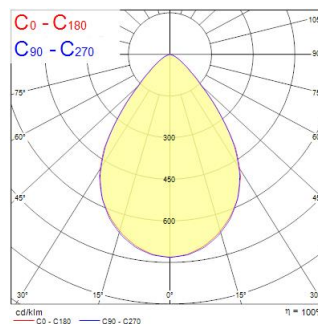

Photometrics

Distance [m]	Cone diameter [m]	E1%	E10%	E50%	E90%	Illuminance [lx]
0.5	0.74 0.75	100%	36.9°	36.9°	36.7°	1000
1.0	1.49 1.49	177%	36.9°	36.9°	36.7°	250
1.5	2.23 2.24	78%	36.9°	36.9°	36.7°	167
2.0	2.97 2.98	44%	36.9°	36.9°	36.7°	125
2.5	3.71 3.73	28%	36.9°	36.9°	36.7°	100
3.0	4.45 4.47	19%	36.9°	36.9°	36.7°	83

Distance [m]   Cone diameter [m]   Illuminance [lx]
— C0 - C180 (Half beam angle: 72.4°)
— C90 - C270 (Half beam angle: 73.2°)