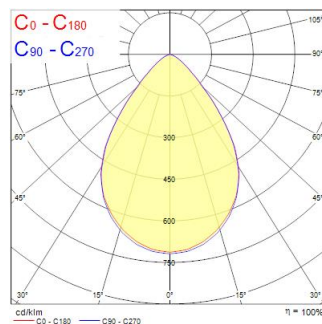

QUADRO UGR16 625x625 MULTIPOWER 2250-4650LM 840

Item No: 0047256

SYLVANIA

Technical Assets

Dimensions (mm)

Photometrics

Distance [m]	Cone diameter [m]	Beam angle [°]	Illuminance [lx]
0.5	0.75	36.7°	849
	0.75	36.9°	159
		36.9°	191
1.0	1.49	36.7°	194
	1.50	36.7°	41
		36.9°	413
1.5	2.24	36.7°	713
	2.25	36.7°	154
		36.9°	153
2.0	2.98	36.7°	431
	3.00	36.7°	104
		36.9°	103
2.5	3.73	36.7°	287
	3.75	36.7°	66
		36.9°	66
3.0	4.47	36.7°	173
	4.50	36.7°	40
		36.9°	40

Distance [m] Cone diameter [m] Illuminance [lx]
 — C0 - C180 (Half beam angle: 73.0°)
 — C90 - C270 (Half beam angle: 73.4°)

General data

Product name	QUADRO UGR16 625x625 MULTIPOWER 2250-4650LM 840
Technology	LED
Cap/Base	N/A
Housing	Steel
Mount	Ceiling recessed mounting, Suspended
Built in presence detector	NONE
General application	Education, Office
Operating temperature range (°C)	-10°C...+50°C
Performance ambient temperature Tq (°C)	25
Virtual assistant compatibility	N/A
ETIM Class	EC002892
Warranty	5 years

Optical data

Fixture luminous flux (lm)	4650
Luminaire efficacy (lm/W)	137
LOR (%)	100
Correlated colour temperature (k)	4000
Light colour	Neutral White
CRI (Ra)	80
Colour Variation Initial (SDCM)	SDCM3
Beam Angle (°)	75
Distribution type	Symmetric
Glare control	< 16
Photobiological Risk Group	RG1
Lumen maintenance at end of nominal life (%)	70

Lifetime data

Lifespan L70 B50	100000
Lifespan L80 B20	77000

Physical data

Housing colour	RAL 9003 - Signal white
IP rating	IP40/20
IK rating	IK08
Diffuser finish	Transparent
Diffuser material	None
Nominal Product Length (mm)	620
Nominal Product Width (mm)	620
Nominal Product Height (mm)	18.8
Weight (kg)	3.35
Recessed Depth (mm)	60