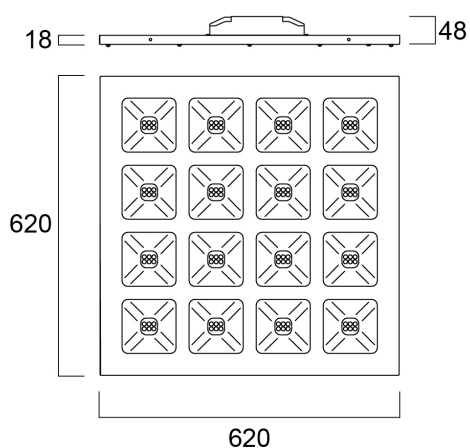

QUADRO UGR16 625x625 MULTIPOWER 2250-4650LM 840

Item No: 0047256

SYLVANIA

PROTM

Unique stylish recessed modular Led luminaire, ideal for general indoor lighting applications such as breakout areas, offices and meeting rooms. Steel frame with integrated reflector, passive cooling. Low glaring UGR<16. RG1, 75 degree beam angle , optical system: white painted reflector with total internal reflection lenses. Light color temperature: 4000K Neutral White, total system power: 34W , total fixture output: 4650lm, efficacy: 150 lm/W, Ra80 typical, LED chromacity: 3 step MacAdam ellipse (SDCM3), lifespan: 77,000 hours at 80% of the original output (L80B20), IR/UV free light source without heat radiation, operating voltage: 220-240V / 50-60Hz, low flicker, non-dimmable 8-step Multipower driver (15W 2250lm, 18W 2650lm, 21W 3150lm, 24W 3500lm, 27W 3950lm, 30W 4250lm, 32W 4500lm, 34W 4650lm), electrical protection: Class II. Degree of Protection: IP40/IP20, suitable for indoor environment only. Nominal size: 620x620mm, Loop in / loop out wiring, safety cables included, 18mm nominal height, RAL 9003 - Signal white color frame, weight: 3,4Kg.

QUADRO UGR16 625x625 MULTIPOWER 2250-4650LM 840

Item No: 0047256

SYLVANIA

Technical Assets

Dimensions (mm)

Photometrics

Distance [m]	Cone diameter [m]	Beam angle [°]	Illuminance [lx]
0.5	0.75	36.7°	849
	0.75	36.9°	159
		36.9°	191
1.0	1.49	36.7°	194
	1.50	36.7°	41
		36.9°	413
1.5	2.24	36.7°	713
	2.25	36.7°	154
		36.9°	153
2.0	2.98	36.7°	431
	3.00	36.7°	104
		36.9°	103
2.5	3.73	36.7°	287
	3.75	36.7°	66
		36.9°	66
3.0	4.47	36.7°	173
	4.50	36.7°	40
		36.9°	40