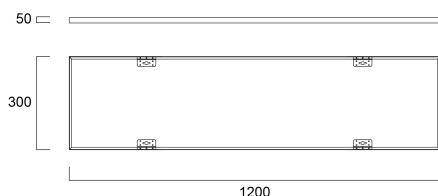

START Panel Flat 1200x300 Surface Mounting Kit G2

Item No: 0047267

SYLVANIA

Surface Mounting Kit for START Panel Flat range. RAL9003. Height of 50 mm.

Technical Assets

Dimensions (mm)

Photometrics

General data

Product name	START Panel Flat 1200x300 Surface Mounting Kit G2
Technology	Accessory
Accessory type	Mounting
Type of accessory	Mounting kit
Environment	Interior
General application	Education, Hospitality, Office, Retail
ETIM Class	EC002557
E-number FI	4278063
Warranty	5 years

Physical data

Housing colour	RAL 9003 - Signal white
Nominal Product Length (mm)	1201
Nominal Product Width (mm)	301
Nominal Product Height (mm)	50
Weight (kg)	1.002

START Panel Flat 1200x300 Surface Mounting Kit G2

Item No: 0047267

Packaging

Product EAN number	5410288472676
Packaging single length / height (cm)	8.0
Packaging single width (cm)	6.0
Packaging single depth (cm)	122.0
DUN14 (inner)	15410288472673
Units per outer package	4
Packaging outer length / height (cm)	123.5
Packaging outer width (cm)	17.5
Packaging outer depth (cm)	14.5