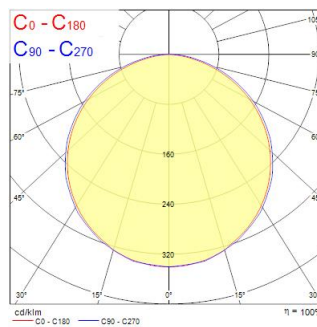

START eco Panel Flat 600x600 3000Lm 830

Item No: 0047400

SYLVANIA

Edge lit LED flat panel low output. 40 W, Warm white, 3000 K, 3000 lumens, 75 lm/W, 30000 hours lifetime (L70), PMMA opal diffuser, aluminium frame, steel body, electronic non dimmable driver. (HxWxD) 10.5 x 595 x 595 mm

Technical Assets

Dimensions (mm)

Photometrics

Distance [m]	Cone diameter [m]	Illuminance [lx]
0.5	1.60 1.53	424 325
1.0	3.20 3.06	106 79
1.5	4.80 4.58	45.4 34
2.0	6.40 6.11	23.5 19
2.5	8.00 7.64	14.5 11
3.0	9.60 9.17	9.6 8

Distance [m] Cone diameter [m] Illuminance [lx]
 — C0 - C180 (Half beam angle: 113.0°)
 — C90 - C270 (Half beam angle: 116.0°)

START eco Panel Flat 600x600 3000Lm 830

Item No: 0047400

SYLVANIA

General data

Lifetime data

Lifespan L70 B50	30000
------------------	-------

Physical data

Housing colour	White
IP rating	IP40/20
IK rating	IK03
Diffuser finish	Opal
Diffuser material	PMMA Acrylic
Reflector finish	Other
Nominal Product Length (mm)	595
Nominal Product Width (mm)	595
Nominal Product Height (mm)	10.5
Weight (kg)	2.8
Recessed Depth (mm)	100