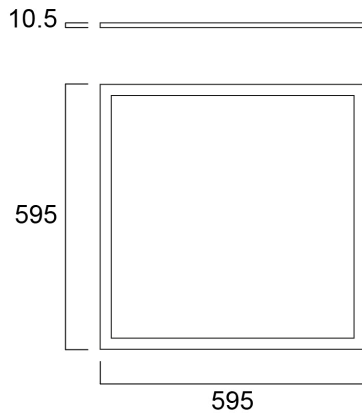

START eco Panel Flat 600x600 3000Lm 830

Item No: 0047400

SYLVANIA

Edge lit LED flat panel low output. 40 W, Warm white, 3000 K, 3000 lumens, 75 lm/W, 30000 hours lifetime (L70), PMMA opal diffuser, aluminium frame, steel body, electronic non dimmable driver. (HxWxD) 10.5 x 595 x 595 mm

Technical Assets

Dimensions (mm)

Photometrics

Distance [m]	Cone diameter [m]	Illuminance [lx]
0.5	1.60 1.53	424 325
1.0	3.20 3.06	106 79
1.5	4.80 4.58	45.4 34
2.0	6.40 6.11	23.5 19
2.5	8.00 7.64	14.5 11
3.0	9.60 9.17	9.6 8

Distance [m] Cone diameter [m] Illuminance [lx]
 — C0 - C180 (Half beam angle: 113.0°)
 — C90 - C270 (Half beam angle: 116.0°)

START eco Panel Flat 600x600 3000Lm 830

Item No: 0047400

SYLVANIA

General data

Lifetime data

Lifespan L70 B50	30000
------------------	-------

Physical data

Housing colour	White
IP rating	IP40/20
IK rating	IK03
Diffuser finish	Opal
Diffuser material	PMMA Acrylic
Reflector finish	Other
Nominal Product Length (mm)	595
Nominal Product Width (mm)	595
Nominal Product Height (mm)	10.5
Weight (kg)	2.8
Recessed Depth (mm)	100