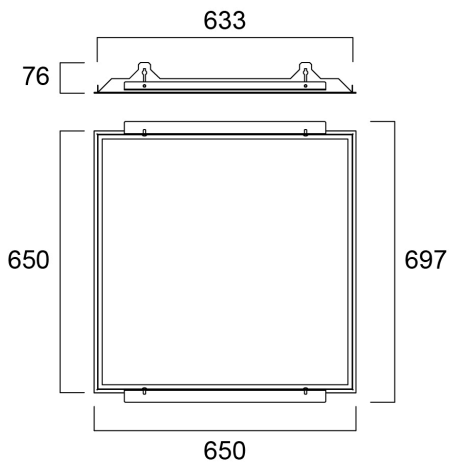

# PLASTERBOARD FRAME 625X625

Item No: 0047417

**SYLVANIA**

Plasterboard ceiling frame accessory for panels (625x625mm), 650x697x76mm, includes side brackets, screws and washers. RAL9003. Suggested cut-out size 635x635mm.

### Dimensions (mm)

## Physical data

Housing colour	RAL 9003 - Signal white
Nominal Product Length (mm)	650
Nominal Product Width (mm)	650
Nominal Product Height (mm)	80
Weight (kg)	2.0

## Packaging

Product EAN number	5410288474175
Packaging single length / height (cm)	66.5
Packaging single width (cm)	66.5
Packaging single depth (cm)	8.4
DUN14 (inner)	05410288474175
Units per outer package	1
Packaging outer length / height (cm)	66.5
Packaging outer width (cm)	66.5
Packaging outer depth (cm)	8.4