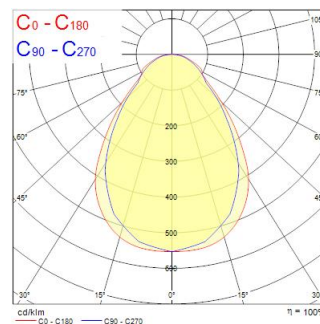

Technical Assets

Dimensions (mm)

Photometrics

0.5	0.76 0.66	E0° E15° E30°	790 1911 1997
1.0	1.52 1.69	E0° E15° E30°	1887 476 424
1.5	2.29 2.54	E0° E15° E30°	843 212 189
2.0	3.05 3.36	E0° E15° E30°	474 119 106
2.5	3.81 4.23	E0° E15° E30°	304 76 68
3.0	4.57 5.07	E0° E15° E30°	211 53 47

Distance [m] Cone diameter [m] Illuminance [lx]

— C0 - C180 (Half beam angle: 90.4°)
— C90 - C270 (Half beam angle: 74.6°)

START FLAT PANEL UGR19 600 4000K G2

Item No: 0047430

SYLVANIA

General data

Product name	START FLAT PANEL UGR19 600 4000K G2
Technology	LED
Housing	Aluminium
Mount	Ceiling recessed mounting
Environment	Interior
General application	Education, Office
Operating temperature range (°C)	-10°C...+40°C
Performance ambient temperature Tq (°C)	25
ETIM Class	EC002892
E-number FI	4274151
Warranty	5 years

Optical data

Fixture luminous flux (lm)	3400
Luminaire efficacy (lm/W)	103
Correlated colour temperature (k)	4000
Light colour	Neutral White
CRI (Ra)	80
Colour Variation Initial (SDCM)	SDCM3
Beam Angle (°)	90
Glare control	< 19
Photobiological Risk Group	RG0

Lifetime data

Lifespan L70 B50	50000
------------------	-------

Physical data

Housing colour	White
IP rating	IP40/20
IK rating	IK03
Diffuser finish	Prismatic
Diffuser material	PMMA Acrylic
Nominal Product Length (mm)	595
Nominal Product Width (mm)	595
Nominal Product Height (mm)	10.5
Weight (kg)	2.994