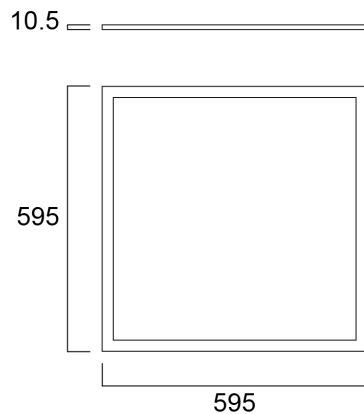

START FLAT PANEL UGR19 600 4000K G2

Item No: 0047430

SYLVANIA

Edge lit LED flat low glare panel (UGR<19). Low Flicker, 33 W, Neutral White, 4000 K, 3400 lumens, 103 lm/W, 50000 hours lifetime (L70), PMMA opal diffuser, aluminium frame, steel body, electronic non dimmable driver. (HxWxD) 10.5 x 595 x 595 mm

Technical Assets

Dimensions (mm)

Photometrics

0.5	0.76 0.66	E0° E15° E30°	790 1911 1997
1.0	1.52 1.69	E0° E15° E30°	1887 476 424
1.5	2.29 2.54	E0° E15° E30°	843 212 189
2.0	3.05 3.36	E0° E15° E30°	474 119 106
2.5	3.81 4.23	E0° E15° E30°	304 76 68
3.0	4.57 5.07	E0° E15° E30°	211 53 47

Distance [m] Cone diameter [m] Illuminance [lx]

— C0 - C180 (Half beam angle: 90.4°)
— C90 - C270 (Half beam angle: 74.6°)

START FLAT PANEL UGR19 600 4000K G2

Item No: 0047430

SYLVANIA

General data

Product name	START FLAT PANEL UGR19 600 4000K G2
Technology	LED
Housing	Aluminium
Mount	Ceiling recessed mounting
Environment	Interior
General application	Education, Office
Operating temperature range (°C)	-10°C...+40°C
Performance ambient temperature Tq (°C)	25
ETIM Class	EC002892
E-number FI	4274151
Warranty	5 years

Lifetime data

Lifespan L70 B50	50000
------------------	-------

Physical data

Housing colour	White
IP rating	IP40/20
IK rating	IK03
Diffuser finish	Prismatic
Diffuser material	PMMA Acrylic
Nominal Product Length (mm)	595
Nominal Product Width (mm)	595
Nominal Product Height (mm)	10.5
Weight (kg)	2.994