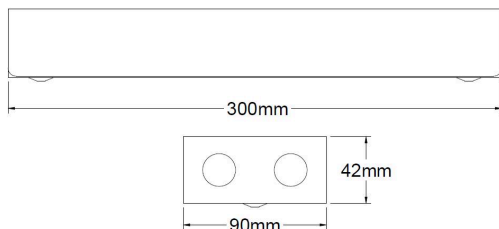

### Dimensions (mm)

### Physical data

Nominal Product Length (mm)	300
Nominal Product Width (mm)	90
Nominal Product Height (mm)	42
Weight (kg)	1.3
Recessed Depth (mm)	29

## Packaging

Product EAN number	5410288475790
Packaging single length / height (cm)	38.0
Packaging single width (cm)	10.0
Packaging single depth (cm)	6.0
DUN14 (inner)	05410288475790
Units per outer package	1
Packaging outer length / height (cm)	63.505
Packaging outer width (cm)	34.0
Packaging outer depth (cm)	35.0