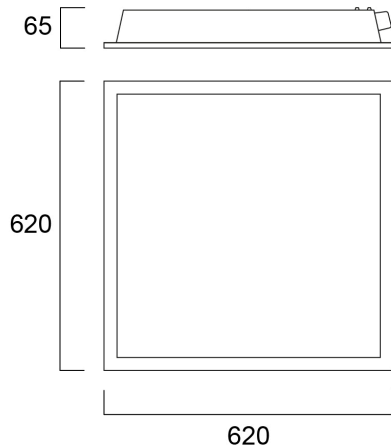

# START PANEL HO 625 3000K DALI G4

Item No: 0047794

**SYLVANIA**

LED back-lit recessed panel, 3000K Warm White, 4500lm delivered from 36W, 125lm/W total system efficiency, energy efficient external DALI dimmable tridonic driver, even distribution of light throughout fixture, Average lifespan: 100.000Hrs, size (HxWxD) 620x620x65mm.

### Dimensions (mm)

## Physical data

Housing colour	RAL 9016 - Traffic white / Bezel
IP rating	IP44/20
IK rating	IK03
Diffuser finish	Opal
Diffuser material	PC Polycarbonate
Nominal Product Length (mm)	620
Nominal Product Width (mm)	620
Nominal Product Height (mm)	63
Weight (kg)	3.3

## Packaging

Product EAN number	5410288477947
Packaging single length / height (cm)	63.5
Packaging single width (cm)	63.0
Packaging single depth (cm)	7.5
DUN14 (inner)	05410288477947
Units per outer package	20
Packaging outer length / height (cm)	129.0
Packaging outer width (cm)	81.0
Packaging outer depth (cm)	65.0