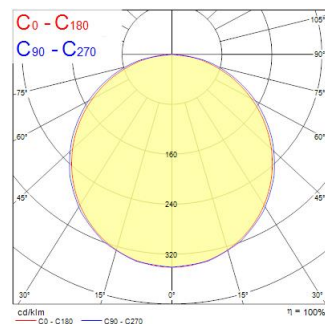

### Dimensions (mm)

### Photometrics

Distance [m]	Cone diameter [m]	Beam diameter [m]	Beam diameter [ft]	Beam diameter [in]	Illuminance [lx]
0.5	1.57 1.49	0.71 0.67	2'3"	2'7"	6270 487 521
1.0	3.14 2.99	1.42 1.34	4'6"	4'5"	1568 132 138
1.5	4.71 4.48	2.13 2.02	6'9"	6'4"	697 54 61
2.0	6.28 5.96	2.84 2.71	8'2"	8'0"	390 203 22
2.5	7.85 7.47	3.55 3.38	9'5"	9'2"	281 118 27
3.0	9.42 8.96	4.26 4.04	10'8"	10'4"	174 14 15