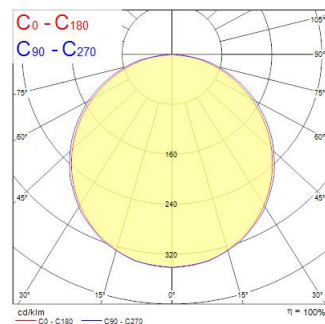

START PANEL HO 625 4000K DALI G4

Item No: 0047795

SYLVANIA

LED back-lit recessed panel, 4000K Neutral White, 4750lm delivered from 36W, 132lm/W total system efficiency, energy efficient external DALI dimmable tridonic driver, even distribution of light throughout fixture, Average lifespan: 100.000Hrs, size (HxWxD) 620x620x65mm.

Technical Assets

Dimensions (mm)

Photometrics

Distance [m]	Cone diameter [m]	Beam diameter [m]	Beam diameter [ft]	Beam diameter [in]	Illuminance [lx]
0.5	1.57 1.49	0.71 0.67	2.33 2.20	9.25 8.69	800 800
1.0	3.14 2.99	1.42 1.34	4.66 4.40	18.50 17.32	160 158
1.5	4.71 4.48	2.13 2.02	7.00 6.64	27.75 25.90	73 68
2.0	6.28 5.96	2.84 2.68	9.33 8.81	37.00 35.24	46 44
2.5	7.85 7.47	3.55 3.34	11.67 11.00	46.25 43.98	29 28
3.0	9.42 8.96	4.26 4.01	14.00 13.27	55.50 52.88	14 14

Optical data

Fixture luminous flux (lm)	4750
Luminaire efficacy (lm/W)	130
Correlated colour temperature (k)	4000
Light colour	Neutral White
CRI (Ra)	80
Colour Variation Initial (SDCM)	SDCM3
Beam Angle (°)	107
Distribution type	Symmetric
Glare control	< 25
Photobiological Risk Group	RG0

Lifetime data

Lifespan L70 B50	100000
Lifespan L80 B20	71000

Physical data

Housing colour	RAL 9016 - Traffic white / Bezel
IP rating	IP44/20
IK rating	IK03
Diffuser finish	Opal
Diffuser material	PC Polycarbonate
Nominal Product Length (mm)	620
Nominal Product Width (mm)	620
Nominal Product Height (mm)	63
Weight (kg)	3.3