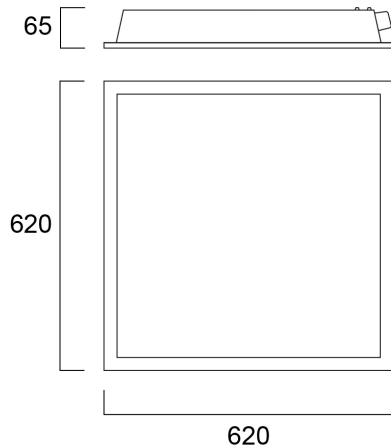

START PANEL HO 625 4000K DALI G4

Item No: 0047795

SYLVANIA

LED back-lit recessed panel, 4000K Neutral White, 4750lm delivered from 36W, 132lm/W total system efficiency, energy efficient external DALI dimmable tridonic driver, even distribution of light throughout fixture, Average lifespan: 100.000Hrs, size (HxWxD) 620x620x65mm.

Technical Assets

Dimensions (mm)

Photometrics

Distance [m]	Cone diameter [m]	Beam diameter [m]	Beam diameter [ft]	Beam diameter [in]	Illuminance [lx]
0.5	1.57 1.49	0.71 0.67	2.33 2.20	9.25 8.69	800 800
1.0	3.14 2.99	1.42 1.34	4.66 4.40	18.50 17.32	160 158
1.5	4.71 4.48	2.13 2.02	7.00 6.64	27.75 25.90	73 68
2.0	6.28 5.96	2.84 2.68	9.33 8.81	37.00 35.24	46 44
2.5	7.85 7.47	3.55 3.34	11.67 11.00	46.25 43.98	29 28
3.0	9.42 8.96	4.26 4.01	14.00 13.27	55.50 52.88	14 14

Lifetime data

Lifespan L70 B50	100000
Lifespan L80 B20	71000

Physical data

Housing colour	RAL 9016 - Traffic white / Bezel
IP rating	IP44/20
IK rating	IK03
Diffuser finish	Opal
Diffuser material	PC Polycarbonate
Nominal Product Length (mm)	620
Nominal Product Width (mm)	620
Nominal Product Height (mm)	63
Weight (kg)	3.3

START PANEL HO 625 4000K DALI G4

Item No: 0047795

Packaging

Product EAN number	5410288477954
Packaging single length / height (cm)	63.5
Packaging single width (cm)	63.0
Packaging single depth (cm)	7.5
DUN14 (inner)	05410288477954
Units per outer package	20
Packaging outer length / height (cm)	129.0
Packaging outer width (cm)	81.0
Packaging outer depth (cm)	65.0