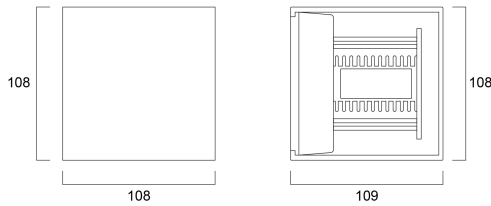

# VELITE WALL ADJUST BK UP AND DOWN 3000K

Item No: 0047813

**SYLVANIA**

Adjustable surface wall up and down light luminaire, black aluminium, 290lm, 5W, 58lm/W, 3000K, Driver Current: 700mA, CRI:80+, 220-240V, IP54, IK05, 30.000 hrs (L70), 108x108x109mm

### Dimensions (mm)

## Physical data

Housing colour	RAL 9005 - Jet black
IP rating	IP54
IK rating	IK05
Diffuser finish	Transparent
Diffuser material	Glass
Nominal Product Length (mm)	108
Nominal Product Width (mm)	108
Nominal Product Height (mm)	109
Weight (kg)	0.797

## Packaging

Product EAN number	5410288478135
Packaging single length / height (cm)	14.6
Packaging single width (cm)	14.6
Packaging single depth (cm)	14.6
DUN14 (inner)	15410288478132
Units per outer package	8
Packaging outer length / height (cm)	60.6
Packaging outer width (cm)	32.0
Packaging outer depth (cm)	16.9