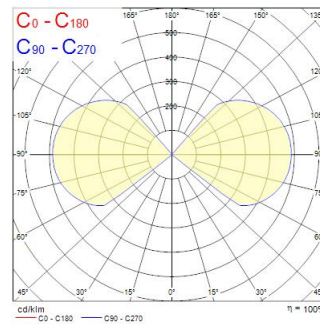

Photometrics